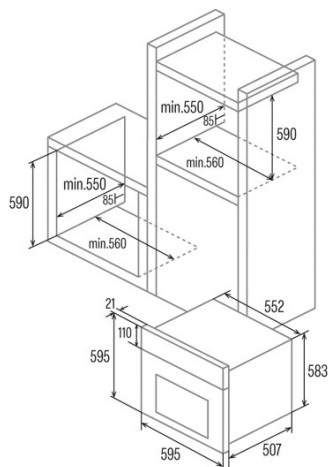

SES 7004 X

Cod. **07044351_**

EAN **8422248347235**

GENERAL INFORMATION

EAN/UPC	8422248347235
Subfamily	Static

Product sheet

Energy Efficiency Index (EEI)	95,2
Energy efficiency class	A
Energy consumption in conventional mode (kWh/cycle)	0,76
Heat source	Electricity
Appliance mass [Kg]	25
Number of cavities	1
Cavity volume (L)	65

Dimensions

Width (mm)	595
Height (mm)	595
Depth (mm)	519
Built-in width (mm)	560
Built-in height (mm)	590
Built-in depth (mm)	550

Controls

Control type	Mechanical
Display	No
Functions	Top_and_bottom_heating;Light;Bottom heating;Grill
Timer	No
On/off indicator	-
Thermostat indicator	√
Minimum temperature [°C]	50
Maximum temperature [°C]	250