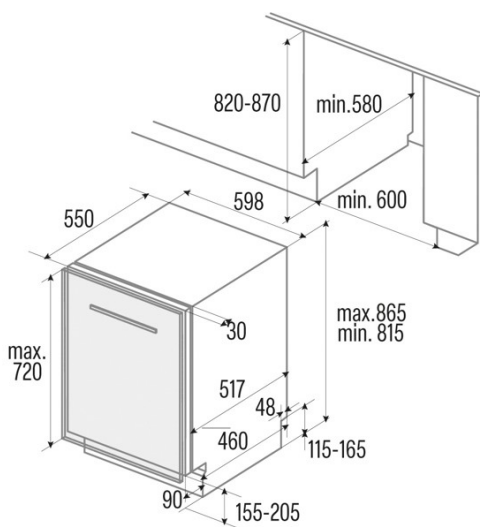

LVI 62014

Cod. 07200078

EAN 8422248351379

GENERAL INFORMATION

EAN/UPC	8422248351379
Subfamily	Built-in

Power connection

Nominal voltage (V)	220-240
Nominal frequency (Hz)	50
Nominal input power (W)	1760
Electric shock protection	Class II
Power cord length (m)	1500
Plug type	Type F

Product sheet according to EU Regulation 2019/2022 - 2019/2017

Default placement settings	14
Energy efficiency class	D
Noise level [dBA]	47
Installation type	Built-in

Control panel

Control type	Soft Touch Buttons
Display	LED
Salt control indicator	√
Rinse aid control indicator	√
Start delay	3-6-9h
Remaining time indicator	√
Start/Pause	√

Power and water connection

Nominal voltage (V)	220-240
Nominal frequency (Hz)	50
Nominal input power (W)	1760
Electric shock protection	Class II
Power cord length (m)	1500
Plug type	Type F
Inlet water hose length (m)	1500
Drainage water hose length (m)	1400

Installation

Width (mm)	598
Min. height (mm)	815
Depth (mm)	550
Adjustable height	√
Built-in width (mm)	600
Inner height (mm)	820
Built-in depth (mm)	580
Maximum door height (mm)	720
Sliding door	-