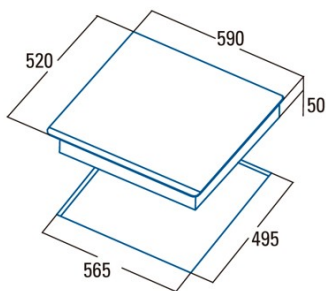

GIGA 600 WH

Cod. **08026003**

EAN **8422248059206**

GENERAL INFORMATION

EAN/UPC	8422248059206
Subfamily	Induction

Product sheet

Number of cooking zones	4
Zone 1: Technology	Induction
Zone 1: Type of zone	Rectangular Flexible
Zone 1: Position	Front Left
Zone 1: Zone diameter (mm)	23,5x19
Zone 1: Power (kW)	2,1
Zone 1: Booster (kW)	3,7
Zone 1: Consumption (Wh / kg)	182,7
Zone 1B: Zone diameter (mm)	N/A
Zone 1C: Zone diameter (mm)	N/A
Zone 2: Technology	Induction
Zone 2: Type of zone	Rectangular Flexible
Zone 2: Position	Rear Left
Zone 2: Zone diameter (mm)	23,5x19
Zone 2: Power (kW)	2,1
Zone 2: Booster (kW)	3,7
Zone 2: Consumption (Wh / kg)	182,7
Zone 2B: Zone diameter (mm)	N/A
Zone 2C: Zone diameter (mm)	N/A
Zone 3: Technology	Induction
Zone 3: Type of zone	Rectangular Flexible
Zone 3: Position	Rear Right
Zone 3: Zone diameter (mm)	23,5x19
Zone 3: Power (kW)	2,1
Zone 3: Booster (kW)	3,7
Zone 3: Consumption (Wh / kg)	182,7
Zone 3B: Zone diameter (mm)	N/A
Zone 3C: Zone diameter (mm)	N/A
Zone 4: Technology	Induction
Zone 4: Type of zone	Rectangular Flexible
Zone 4: Position	Front Right
Zone 4: Zone diameter (mm)	23,5x19
Zone 4: Power (kW)	2,1
Zone 4: Booster (kW)	3,7
Zone 4: Consumption (Wh / kg)	182,7
Zone 4B: Zone diameter (mm)	N/A
Zone 4C: Zone diameter (mm)	N/A
Zone 5: Technology	N/A
Zone 5: Type of zone	N/A
Zone 5: Position	N/A
Zone 5: Zone diameter (mm)	N/A
Zone 5B: Zone diameter (mm)	N/A
Zone 5C: Zone diameter (mm)	N/A
Zone 6: Technology	N/A
Zone 6: Type of zone	N/A
Zone 6: Position	N/A
Zone 6: Zone diameter (mm)	N/A
Zone 6B: Zone diameter (mm)	N/A
Zone 6C: Zone diameter (mm)	N/A

Dimensions

Width (mm)	590
Height (mm)	50
Depth (mm)	520
Built-in width (mm)	565
Built-in depth (mm)	495
Easy installation system	Quick Fix

Finishing

Material	Glass
Bevel	Front
Frame	No
Cooking supports	N/A