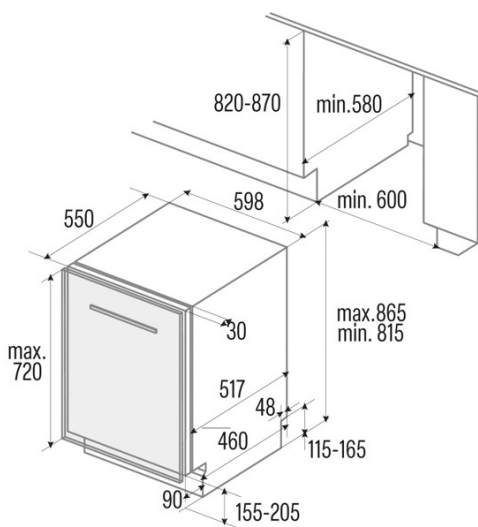

GENERAL INFORMATION

EAN/UPC	8422248351379
Subfamily	Built-in

Power connection

Nominal voltage (V)	220-240
Nominal frequency (Hz)	50
Nominal input power (W)	1760
Electric shock protection	Class II
Power cord length (m)	1500
Plug type	Type F

Product sheet according to EU Regulation 2019/2022 - 2019/2017

Default placement settings	14
Energy efficiency class	D
Noise level [dBA]	47
Installation type	Built-in

Control panel

Control type	Soft Touch Buttons
Display	LED
Salt control indicator	√
Rinse aid control indicator	√
Start delay	3-6-9h
Remaining time indicator	√
Start/Pause	√

Programmes and functions

Number of programmes	8
Programme 1 - Name	Intensive
Programme 1 - Temperature (°C)	65
Programme 2 - Name	Normal
Programme 2 - Temperature (°C)	55
Programme 3 - Name	Eco
Programme 3 - Temperature (°C)	50
Programme 4 - Name	Express 90'
Programme 4 - Temperature (°C)	55
Programme 5 - Name	Quick 30'
Programme 5 - Temperature (°C)	40
Programme 6 - Name	Automatic
Programme 6 - Temperature (°C)	60

Power and water connection

Nominal voltage (V)	220-240
Nominal frequency (Hz)	50
Nominal input power (W)	1760
Electric shock protection	Class II
Power cord length (m)	1500
Plug type	Type F
Inlet water hose length (m)	1500
Drainage water hose length (m)	1400

Installation

Width (mm)	598
Min. height (mm)	815
Depth (mm)	550
Adjustable height	√
Built-in width (mm)	600
Inner height (mm)	820
Built-in depth (mm)	580
Maximum door height (mm)	720
Sliding door	-