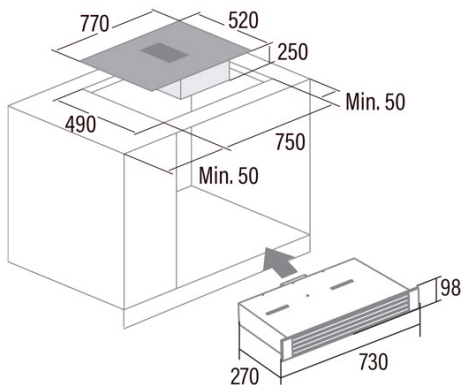

IAS 770

Cod. **08000403**

EAN **8422248102568**

GENERAL INFORMATION

EAN/UPC	8422248102568
Subfamily	Induction

Product sheet

Number of cooking zones	4
Zone 1: Technology	Induction
Zone 1: Type of zone	Rectangular Flexible
Zone 1: Position	Front Right
Zone 1: Zone diameter (mm)	19x19
Zone 1: Power (kW)	2
Zone 1: Booster (kW)	2,8
Zone 1: Consumption (Wh / kg)	206,8
Zone 1B: Zone diameter (mm)	N/A
Zone 1C: Zone diameter (mm)	N/A
Zone 2: Technology	Induction
Zone 2: Type of zone	Rectangular Flexible
Zone 2: Position	Rear Right
Zone 2: Zone diameter (mm)	19x19
Zone 2: Power (kW)	1,5
Zone 2: Booster (kW)	2
Zone 2: Consumption (Wh / kg)	181,5
Zone 2B: Zone diameter (mm)	N/A
Zone 2C: Zone diameter (mm)	N/A
Zone 3: Technology	Induction
Zone 3: Type of zone	Rectangular Flexible
Zone 3: Position	Front Left
Zone 3: Zone diameter (mm)	19x19
Zone 3: Power (kW)	2
Zone 3: Booster (kW)	2,8
Zone 3: Consumption (Wh / kg)	194,2
Zone 3B: Zone diameter (mm)	N/A
Zone 3C: Zone diameter (mm)	N/A
Zone 4: Technology	Induction
Zone 4: Type of zone	Rectangular Flexible
Zone 4: Position	Rear Left
Zone 4: Zone diameter (mm)	19x19
Zone 4: Power (kW)	1,5
Zone 4: Booster (kW)	2
Zone 4: Consumption (Wh / kg)	181,5
Zone 4B: Zone diameter (mm)	N/A
Zone 4C: Zone diameter (mm)	N/A
Zone 5: Technology	N/A
Zone 5: Zone diameter (mm)	N/A
Zone 5B: Zone diameter (mm)	N/A
Zone 5C: Zone diameter (mm)	N/A
Zone 6: Technology	N/A
Zone 6: Zone diameter (mm)	N/A
Zone 6B: Zone diameter (mm)	N/A
Zone 6C: Zone diameter (mm)	N/A

Dimensions

Width (mm)	770
Height (mm)	250
Depth (mm)	520
Built-in height (mm)	750
Built-in depth (mm)	490
Easy installation system	Quick Fix

Finishing

Material	Glass
Bevel	Front

Frame	No
Cooking supports	N/A

Control

Control type	Slider Touch Control
Control position	Front Centre
Independent zone control	√
Hidden control	-
Power levels	9 + Booster
Knob type	N/A
Cooking time programming	√
Countdown alarm	√
Power management	-
Available power limits (kW)	No
Connectivity	No
Autoignition	N/A