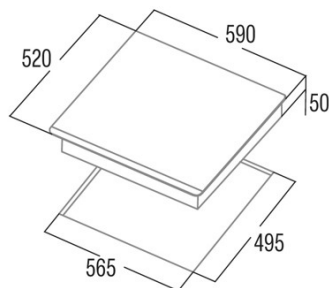

GIGA 600 WH

Cod. **08026003**

EAN **8422248059206**

GENERAL INFORMATION

EAN/UPC	8422248059206
Subfamily	Induction

Product sheet

Number of cooking zones	4
Zone 1: Technology	Induction
Zone 1: Type of zone	Rectangular Flexible
Zone 1: Position	Front Left
Zone 1: Zone diameter (mm)	23,5x19
Zone 1: Booster (kW)	3,7
Zone 1: Consumption (Wh / kg)	182,7
Zone 1B: Zone diameter (mm)	N/A
Zone 1C: Zone diameter (mm)	N/A
Zone 2: Technology	Induction
Zone 2: Type of zone	Rectangular Flexible
Zone 2: Position	Rear Left
Zone 2: Zone diameter (mm)	23,5x19
Zone 2: Power (kW)	2,1
Zone 2: Booster (kW)	3,7
Zone 2: Consumption (Wh / kg)	182,7
Zone 2B: Zone diameter (mm)	N/A
Zone 2C: Zone diameter (mm)	N/A
Zone 3: Technology	Induction
Zone 3: Type of zone	Rectangular Flexible
Zone 3: Position	Rear Right
Zone 3: Zone diameter (mm)	23,5x19
Zone 3: Power (kW)	2,1
Zone 3: Booster (kW)	3,7
Zone 3: Consumption (Wh / kg)	182,7
Zone 3B: Zone diameter (mm)	N/A
Zone 3C: Zone diameter (mm)	N/A
Zone 4: Technology	Induction
Zone 4: Type of zone	Rectangular Flexible
Zone 4: Position	Front Right
Zone 4: Zone diameter (mm)	23,5x19
Zone 4: Power (kW)	2,1
Zone 4: Booster (kW)	3,7
Zone 4: Consumption (Wh / kg)	182,7
Zone 4B: Zone diameter (mm)	N/A
Zone 4C: Zone diameter (mm)	N/A
Zone 5: Technology	N/A
Zone 5: Type of zone	N/A
Zone 5: Position	N/A
Zone 5: Zone diameter (mm)	N/A
Zone 5B: Zone diameter (mm)	N/A
Zone 5C: Zone diameter (mm)	N/A
Zone 6: Technology	N/A
Zone 6: Type of zone	N/A
Zone 6: Position	N/A
Zone 6: Zone diameter (mm)	N/A
Zone 6B: Zone diameter (mm)	N/A
Zone 6C: Zone diameter (mm)	N/A

Dimensions

Width (mm)	590
Height (mm)	50
Depth (mm)	520
Built-in width (mm)	565
Built-in depth (mm)	495
Easy installation system	Quick Fix

Finishing

Material	Glass
Bevel	Front
Frame	No
Cooking supports	N/A