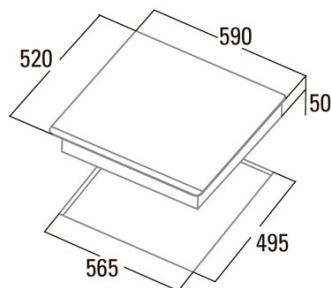

GIGA 600 SD

Cod. **08026609**

EAN **8422248069014**

GENERAL INFORMATION

EAN/UPC	8422248069014
Subfamily	Induction

Product sheet

Number of cooking zones	4
Zone 1: Technology	Induction
Zone 1: Type of zone	Rectangular Flexible
Zone 1: Position	Front Left
Zone 1: Zone diameter (mm)	23,5x19
Zone 1: Power (kW)	2,1
Zone 1: Booster (kW)	3,7
Zone 1: Consumption (Wh / kg)	182,7
Zone 1B: Zone diameter (mm)	N/A
Zone 1C: Zone diameter (mm)	N/A
Zone 2: Technology	Induction
Zone 2: Type of zone	Rectangular Flexible
Zone 2: Position	Rear Left
Zone 2: Zone diameter (mm)	23,5x19
Zone 2: Power (kW)	2,1
Zone 2: Booster (kW)	3,7
Zone 2: Consumption (Wh / kg)	182,7
Zone 2B: Zone diameter (mm)	N/A
Zone 2C: Zone diameter (mm)	N/A
Zone 3: Technology	Induction
Zone 3: Type of zone	Rectangular Flexible
Zone 3: Position	Rear Right
Zone 3: Zone diameter (mm)	23,5x19
Zone 3: Power (kW)	2,1
Zone 3: Booster (kW)	3,7
Zone 3: Consumption (Wh / kg)	182,7
Zone 3B: Zone diameter (mm)	N/A
Zone 3C: Zone diameter (mm)	N/A
Zone 4: Technology	Induction
Zone 4: Type of zone	Rectangular Flexible
Zone 4: Position	Front Right
Zone 4: Zone diameter (mm)	23,5x19
Zone 4: Power (kW)	2,1
Zone 4: Booster (kW)	3,7
Zone 4: Consumption (Wh / kg)	182,7
Zone 4B: Zone diameter (mm)	N/A
Zone 4C: Zone diameter (mm)	N/A
Zone 5: Technology	N/A
Zone 5: Zone diameter (mm)	N/A
Zone 5B: Zone diameter (mm)	N/A
Zone 5C: Zone diameter (mm)	N/A
Zone 6: Technology	N/A
Zone 6: Zone diameter (mm)	N/A
Zone 6B: Zone diameter (mm)	N/A
Zone 6C: Zone diameter (mm)	N/A

Dimensions

Width (mm)	590
Height (mm)	50
Depth (mm)	520
Built-in width (mm)	565
Built-in depth (mm)	495
Easy installation system	Quick Fix

Finishing

Material	Glass
Bevel	Front

Frame	No
Cooking supports	N/A