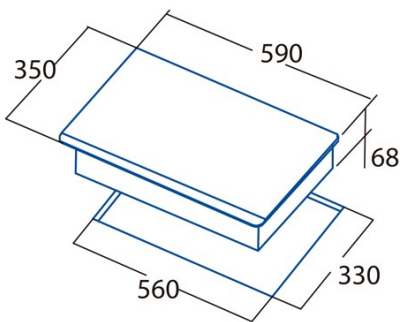

IB 2 PLUS BK

Cod. **08027203**

EAN **8422248055864**

GENERAL INFORMATION

EAN/UPC	8422248055864
Subfamily	Induction

Product sheet

Number of cooking zones	2
Zone 1: Technology	Induction
Zone 1: Type of zone	Simple
Zone 1: Position	Left
Zone 1: Zone diameter (mm)	22
Zone 1: Power (kW)	2,3
Zone 1: Booster (kW)	3
Zone 1: Consumption (Wh / kg)	176,3
Zone 1B: Zone diameter (mm)	N/A
Zone 1C: Zone diameter (mm)	N/A
Zone 2: Technology	Induction
Zone 2: Type of zone	Simple
Zone 2: Position	Right
Zone 2: Zone diameter (mm)	18
Zone 2: Power (kW)	1,4
Zone 2: Consumption (Wh / kg)	184,9
Zone 2B: Zone diameter (mm)	N/A
Zone 2C: Zone diameter (mm)	N/A
Zone 3: Technology	N/A
Zone 3: Type of zone	N/A
Zone 3: Position	N/A
Zone 3: Zone diameter (mm)	N/A
Zone 3B: Zone diameter (mm)	N/A
Zone 3C: Zone diameter (mm)	N/A
Zone 4: Technology	N/A
Zone 4: Type of zone	N/A
Zone 4: Position	N/A
Zone 4: Zone diameter (mm)	N/A
Zone 4B: Zone diameter (mm)	N/A
Zone 4C: Zone diameter (mm)	N/A
Zone 5: Technology	N/A
Zone 5: Type of zone	N/A
Zone 5: Position	N/A
Zone 5: Zone diameter (mm)	N/A
Zone 5B: Zone diameter (mm)	N/A
Zone 5C: Zone diameter (mm)	N/A
Zone 6: Technology	N/A
Zone 6: Type of zone	N/A
Zone 6: Position	N/A
Zone 6: Zone diameter (mm)	N/A
Zone 6B: Zone diameter (mm)	N/A
Zone 6C: Zone diameter (mm)	N/A

Dimensions

Width (mm)	590
Depth (mm)	350
Built-in width (mm)	560
Built-in depth (mm)	330
Easy installation system	Quick Fix

Finishing

Material	Glass
Bevel	Front
Frame	No
Cooking supports	N/A

Control

Control type	Touch control
Control position	Front Right
Independent zone control	-
Hidden control	-
Power levels	9 + Booster
Knob type	N/A
Cooking time programming	√
Countdown alarm	√
Power management	-
Connectivity	No
Autoignition	N/A