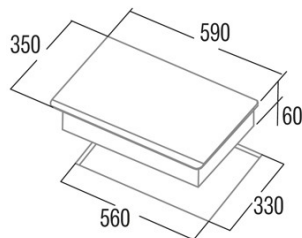

IB2 PLUS BK

Cod. **08027208**

EAN **8422248109420**

GENERAL INFORMATION

EAN/UPC	8422248109420
Subfamily	Induction

Product sheet

Number of cooking zones	2
Zone 1: Technology	Induction
Zone 1: Type of zone	Simple
Zone 1: Position	Right
Zone 1: Zone diameter (mm)	16
Zone 1: Power (kW)	14
Zone 1: Consumption (Wh / kg)	1851
Zone 2: Technology	Induction
Zone 2: Type of zone	Simple
Zone 2: Position	Left
Zone 2: Zone diameter (mm)	21
Zone 2: Power (kW)	23
Zone 2: Booster (kW)	1763
Zone 2: Consumption (Wh / kg)	183

Dimensions

Width (mm)	590
Height (mm)	68
Depth (mm)	350
Built-in width (mm)	560
Built-in height (mm)	320
Built-in depth (mm)	88
Easy installation system	Quick Fix

Finishing

Material	Glass
Bevel	Front

Control

Control type	Slider Touch Control
Control position	Front Right
Independent zone control	-
Hidden control	-
Power levels	9 + Booster
Knob type	N/A
Cooking time programming	√
Countdown alarm	√
Power management	-

Safety

Safety lock	√
Child lock	No
Residual heat indicator	√
Automatic cookware detection	√
Smart cookware detection	-
Automatic safety shutdown	√
Liquid spill detection	√

Electrical connection

Nominal voltage (V)	220-240
Nominal frequency (Hz)	50/60
Nominal input power (W)	3700
Multiphase connection option	2 phases
Electric shock protection	Class I
Plug type	No plug