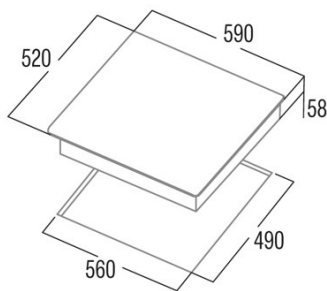

IBS 63032 220-240V 50-60Hz

Cod. **08063116**

EAN **8422248351836**

GENERAL INFORMATION

EAN/UPC	8422248351836
Subfamily	Induction

Product sheet

Number of cooking zones	3
Zone 1: Technology	Induction
Zone 1: Type of zone	Simple
Zone 1: Position	Front Left
Zone 1: Zone diameter (mm)	21
Zone 1: Power (kW)	2,3
Zone 1: Booster (kW)	2,6
Zone 1: Consumption (Wh / kg)	177,6
Zone 2: Technology	Induction
Zone 2: Type of zone	Simple
Zone 2: Position	Rear Left
Zone 2: Zone diameter (mm)	16
Zone 2: Power (kW)	1,2
Zone 2: Booster (kW)	1,5
Zone 2: Consumption (Wh / kg)	170
Zone 3: Technology	Induction
Zone 3: Type of zone	Simple
Zone 3: Position	Right
Zone 3: Zone diameter (mm)	28
Zone 3: Power (kW)	2,3
Zone 3: Booster (kW)	3
Zone 3: Consumption (Wh / kg)	189,7

Dimensions

Width (mm)	590
Height (mm)	58
Depth (mm)	520
Built-in width (mm)	560
Built-in height (mm)	490
Built-in depth (mm)	105
Easy installation system	Quick Fix

Control

Control type	Slider Touch Control
Control position	Front Centre
Independent zone control	√
Hidden control	-
Power levels	9 + Booster
Knob type	N/A
Cooking time programming	√
Available power limits (kW)	2,8/3,5
Connectivity	No
Autoignition	N/A