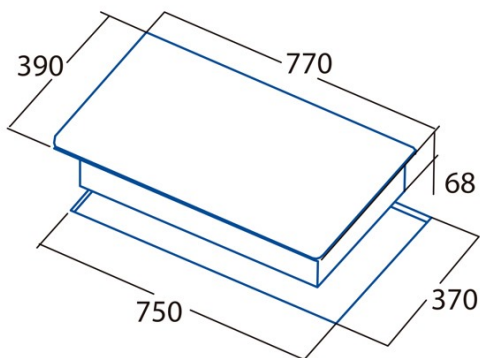

GENERAL INFORMATION

EAN/UPC	8422248054478
Subfamily	Induction

Product sheet

Number of cooking zones	3
Zone 1: Technology	Induction
Zone 1: Type of zone	Simple
Zone 1: Position	Front Left
Zone 1: Zone diameter (mm)	22
Zone 1: Power (kW)	2,3
Zone 1: Booster (kW)	3
Zone 1: Consumption (Wh / kg)	176,3
Zone 1B: Zone diameter (mm)	N/A
Zone 1C: Zone diameter (mm)	N/A
Zone 2: Technology	Induction
Zone 2: Type of zone	Simple
Zone 2: Position	Rear Centre
Zone 2: Zone diameter (mm)	18
Zone 2: Power (kW)	1,4
Zone 2: Consumption (Wh / kg)	184,9
Zone 2B: Zone diameter (mm)	N/A
Zone 2C: Zone diameter (mm)	N/A
Zone 3: Technology	Induction
Zone 3: Type of zone	Simple
Zone 3: Position	Right
Zone 3: Zone diameter (mm)	27
Zone 3: Power (kW)	2,3
Zone 3: Booster (kW)	3
Zone 3: Consumption (Wh / kg)	187,2
Zone 3B: Zone diameter (mm)	N/A
Zone 3C: Zone diameter (mm)	N/A
Zone 4: Technology	N/A
Zone 4: Type of zone	N/A
Zone 4: Position	N/A
Zone 4: Zone diameter (mm)	N/A
Zone 4B: Zone diameter (mm)	N/A
Zone 4C: Zone diameter (mm)	N/A
Zone 5: Technology	N/A
Zone 5: Type of zone	N/A
Zone 5: Position	N/A
Zone 5: Zone diameter (mm)	N/A
Zone 5B: Zone diameter (mm)	N/A
Zone 5C: Zone diameter (mm)	N/A
Zone 6: Technology	N/A
Zone 6: Type of zone	N/A
Zone 6: Position	N/A
Zone 6: Zone diameter (mm)	N/A
Zone 6B: Zone diameter (mm)	N/A
Zone 6C: Zone diameter (mm)	N/A

Dimensions

Width (mm)	770
Depth (mm)	390
Built-in width (mm)	750
Built-in depth (mm)	370
Easy installation system	Quick Fix

Finishing

Material	Glass
Bevel	No
Frame	No