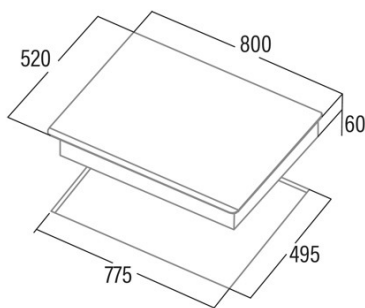

INSB 8021 BK

Cod. **08081401**

EAN **8422248109536**

GENERAL INFORMATION

EAN/UPC	8422248109536
Subfamily	Induction

Product sheet

Number of cooking zones	4
Zone 1: Technology	Induction
Zone 1: Type of zone	Rectangular Flexible
Zone 1: Position	Front Left
Zone 1: Zone diameter (mm)	21x20
Zone 1: Power (kW)	1,5
Zone 1: Booster (kW)	2
Zone 1: Consumption (Wh / kg)	182,9
Zone 1B: Zone diameter (mm)	N/A
Zone 1C: Zone diameter (mm)	N/A
Zone 2: Technology	Induction
Zone 2: Type of zone	Rectangular Flexible
Zone 2: Position	Rear Left
Zone 2: Zone diameter (mm)	21x20
Zone 2: Power (kW)	2
Zone 2: Booster (kW)	2,8
Zone 2: Consumption (Wh / kg)	182,7
Zone 2B: Zone diameter (mm)	N/A
Zone 2C: Zone diameter (mm)	N/A
Zone 3: Technology	Induction
Zone 3: Type of zone	Simple
Zone 3: Position	Centre
Zone 3: Zone diameter (mm)	30
Zone 3: Power (kW)	2,3
Zone 3: Booster (kW)	3
Zone 3: Consumption (Wh / kg)	216,3
Zone 3B: Zone diameter (mm)	N/A
Zone 3C: Zone diameter (mm)	N/A
Zone 4: Technology	Induction
Zone 4: Type of zone	Simple
Zone 4: Position	Front Right
Zone 4: Zone diameter (mm)	18
Zone 4: Power (kW)	1,2
Zone 4: Booster (kW)	1,5
Zone 4: Consumption (Wh / kg)	179,5
Zone 4B: Zone diameter (mm)	N/A
Zone 4C: Zone diameter (mm)	N/A
Zone 5: Technology	N/A
Zone 5: Type of zone	N/A
Zone 5: Position	N/A
Zone 5: Zone diameter (mm)	N/A
Zone 5B: Zone diameter (mm)	N/A
Zone 5C: Zone diameter (mm)	N/A
Zone 6: Technology	N/A
Zone 6: Type of zone	N/A
Zone 6: Position	N/A
Zone 6: Zone diameter (mm)	N/A
Zone 6B: Zone diameter (mm)	N/A
Zone 6C: Zone diameter (mm)	N/A

Dimensions

Width (mm)	800
Height (mm)	60
Depth (mm)	520
Built-in width (mm)	745
Built-in height (mm)	56
Built-in depth (mm)	495

Easy installation system

Quick Fix

Finishing

Material	Glass
Bevel	Front
Frame	No
Cooking supports	N/A