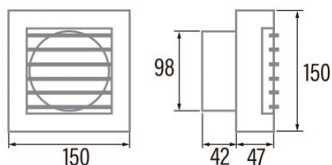

B-10 MATIC-TIMER

Cod. **00916000**

EAN **8422248110303**

GENERAL INFORMATION

EAN/UPC	8422248110303
Subfamily	Axial

General features

Motor type	AC/SHADED POLE
Motor model	SP5812
Motor power (W)	15
Lighting technology	N/A
Light quantity	N/A
Filter type	N/A
Number of layers	N/A
Control description	Potentiometer
Power levels	N/A
Timer	-
Hygro timer	-
Electronic filter saturation indicator	-
Dimmable lighting	-

Installation

Width (mm)	150
Height (mm)	150
Depth (mm)	42
Total minimum height (mm)	2300
Outlet diameter (mm)	98
Maximum pressure (Pa)	25
Anti-return flap included	-
Easy installation system	No

Power connection