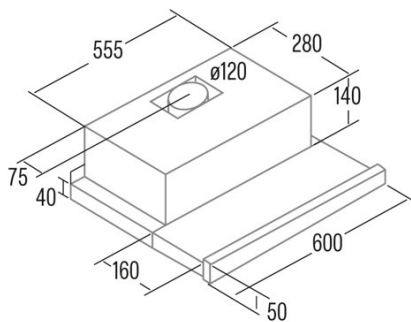

TF-2003 600 GBK

Cod. **02017203**

EAN **8422248062015**

GENERAL INFORMATION

EAN/UPC	8422248062015
Subfamily	Telescopic

Product sheet according to directives EU65/2014 - EN61591, EN60704-2-13, EN50564

AEC (Annual energy consumption) (kWh/year)	44,5
EEl class (energy efficiency class)	C
FDE (fluid dynamic efficiency)	11,9
FDE class (fluid dynamic efficiency class)	E
LE (light efficiency) (Lux/W)	36
LE class (light efficiency class)	A
GFE (grease filtering efficiency)	68
GFE class (grease filtering efficiency class)	D
Airflow in normal mode MIN (m3/h)	150
Airflow in normal mode MAX (m3/h)	390
Acoustic power in normal mode MIN (dB)	45
Acoustic power in normal mode MAX (dB)	57
Po (energy consumption in off mode) (W)	0
Ps (energy consumption in standby mode) (W)	0

Integration directive EU 66/2014

f (time increase factor)	1,6
EEl (Energy Efficiency Index)	78,2
QBEP (maximum efficiency at air flow point) (m3/h)	198,2
PBEP (maximum efficiency at pressure point) (Pa)	148
WBEP (power consumption at maximum efficiency) (W)	68,6
WL (nominal power lighting system) (W)	7
EMIDDLE (Average illuminance on the cooking surface) (lux)	252

External Dimensions

Width (mm)	600
Depth (mm)	280
Maximum total height (mm)	180
Minimum total height (mm)	180
Diamètre de sortie (mm)	120

Characteristics

Motor quantity	1
Motor model	TF2003
Maximum pressure (Pa)	194
Filter technology	Aluminium mesh
Control technology	Mechanical push button
Booster	-
Power levels	2
Timer	-
Filter saturation indicator	-
Charcoal filter replacement indicator	-
Dimmer function	-
Connectivity	-
Remote control	-
Display	-

Lighting

Light model	EcoLed
Ray technology	LED

Installation

Minimum distance to electric plate (mm)	550
Minimum distance to gas plate (mm)	650
Recirculation option	√
Charcoal filter	-

Back draught shutter	-
Inner shield	√