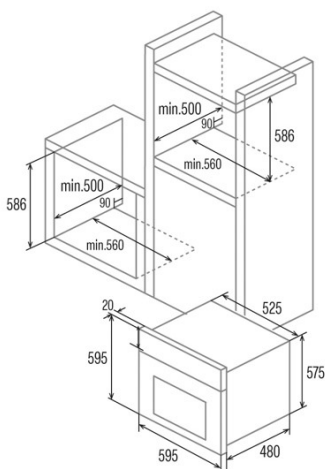

CM 760 AS BK

Cod. **07032307**

EAN **8422248059497**

GENERAL INFORMATION

EAN/UPC	8422248059497
Subfamily	Multifunction

Product sheet

Energy Efficiency Index (EEI)	117,1
Energy efficiency class	A
Energy consumption in conventional mode (kWh/cycle)	0,89
Energy consumption in fan mode (kWh/cycle)	0,81
Heat source	Electricity
Appliance mass [Kg]	35
Number of cavities	1
Cavity volume (L)	50

Dimensions

Width (mm)	595
Height (mm)	595
Depth (mm)	480
Built-in width (mm)	560
Built-in height (mm)	586
Built-in depth (mm)	500

Controls

Control type	Mechanical
Display	No
Number of functions	6
Functions	Defrosting;Bottom heating with fan;Light;Double grill with fan;Top and bottom heating with fan;Top and bottom heating
Timer	Mechanical
On/off indicator	√
Thermostat indicator	√
Minimum temperature [°C]	50
Maximum temperature [°C]	250
Thermal probe	-