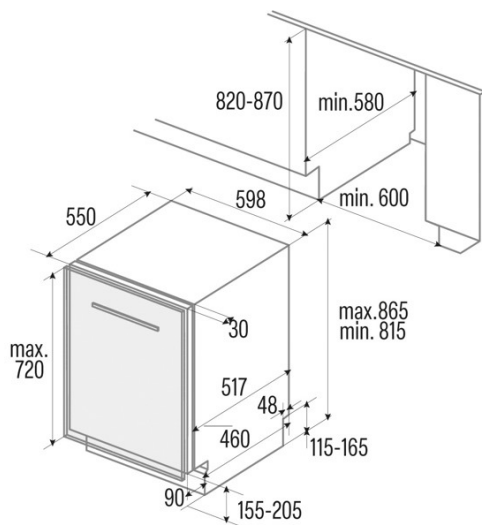

LVI 62014

Cod. 07200078

EAN 8422248351379

GENERAL INFORMATION

EAN/UPC	8422248351379
Subfamily	Built-in

Power connection

Nominal voltage (V)	220-240
Nominal frequency (Hz)	50
Nominal input power (W)	1760
Electric shock protection	Class II
Power cord length (m)	1500
Plug type	Type F

Product sheet according to EU Regulation 2019/2022 - 2019/2017

Default placement settings	14
Energy efficiency class	D
Noise level [dBA]	47
Installation type	Built-in

Control panel

Control type	Soft Touch Buttons
Display	LED
Salt control indicator	√
Rinse aid control indicator	√
Start delay	3-6-9h
Remaining time indicator	√
Start/Pause	√

Power and water connection

Nominal voltage (V)	220-240
Nominal frequency (Hz)	50
Nominal input power (W)	1760
Electric shock protection	Class II
Power cord length (m)	1500
Plug type	Type F
Inlet water hose length (m)	1500
Drainage water hose length (m)	1400

Installation

Width (mm)	598
Min. height (mm)	815
Depth (mm)	550
Adjustable height	√
Built-in width (mm)	600
Inner height (mm)	820
Built-in depth (mm)	580
Maximum door height (mm)	720
Sliding door	-