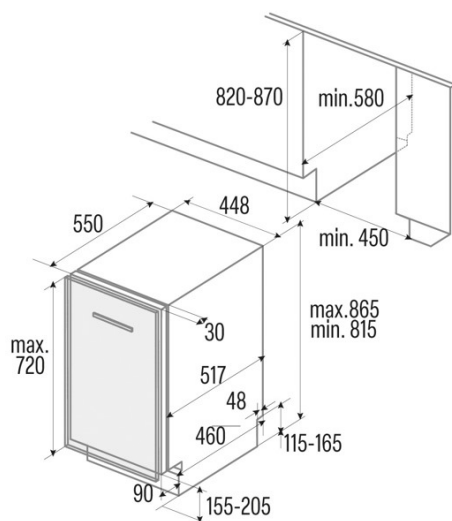

LVI 48010

Cod. **07200080**

EAN **8422248351393**

GENERAL INFORMATION

EAN/UPC	8422248351393
Subfamily	Built-in

Power connection

Nominal voltage (V)	220-230
Nominal frequency (Hz)	50
Nominal input power (W)	1760
Power cord length (m)	1500
Plug type	Type C

Product sheet according to EU Regulation 2019/2022 - 2019/2017

Default placement settings	14
Energy efficiency class	D
Energy consumption in off mode [W]	0
Noise level [dBA]	47
Installation type	Built-In

Power and water connection

Nominal voltage (V)	220-230
Nominal frequency (Hz)	50
Nominal input power (W)	1760
Power cord length (m)	1500
Plug type	Type C
Inlet water hose length (m)	1500
Drainage water hose length (m)	1400

Installation

Width (mm)	448
Min. height (mm)	815
Depth (mm)	550
Adjustable height	√
Built-in width (mm)	450
Inner height (mm)	820
Built-in depth (mm)	580
Maximum door height (mm)	450