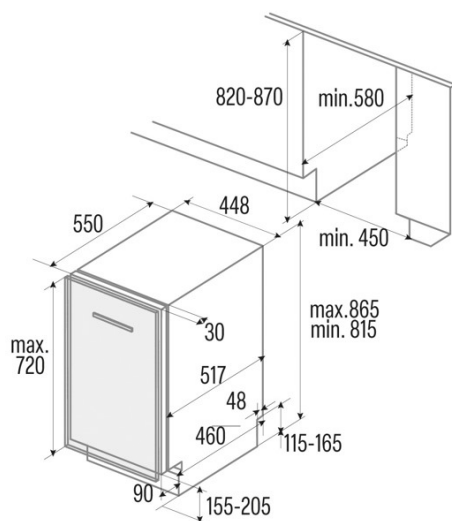

GENERAL INFORMATION

EAN/UPC	8422248351393
Subfamily	Built-in

Power connection

Nominal voltage (V)	220-230
Nominal frequency (Hz)	50
Nominal input power (W)	1760
Power cord length (m)	1500
Plug type	Type C

Product sheet according to EU Regulation 2019/2022 - 2019/2017

Default placement settings	14
Energy efficiency class	D
Energy consumption in off mode [W]	0
Noise level [dBA]	47
Installation type	Built-In

Control panel

Control type	Soft Touch Buttons
Display	LED
Salt control indicator	√
Rinse aid control indicator	√
Start delay	3-6-9h
Remaining time indicator	√
Start/Pause	√

Programmes and functions

Number of programmes	8
Programme 1 - Name	Intensive
Programme 1 - Temperature (°C)	65
Programme 2 - Name	Normal
Programme 2 - Temperature (°C)	55
Programme 3 - Name	Eco
Programme 3 - Temperature (°C)	45
Programme 4 - Name	Express 90'
Programme 4 - Temperature (°C)	55
Programme 5 - Name	Glass
Programme 5 - Temperature (°C)	50
Programme 6 - Name	Quick 30'
Programme 6 - Temperature (°C)	40
Programme 7 - Name	Automatic
Programme 7 - Temperature (°C)	55

Power and water connection

Nominal voltage (V)	220-230
Nominal frequency (Hz)	50
Nominal input power (W)	1760
Power cord length (m)	1500
Plug type	Type C
Inlet water hose length (m)	1500
Drainage water hose length (m)	1400

Installation

Width (mm)	448
Min. height (mm)	815
Depth (mm)	550
Adjustable height	√
Built-in width (mm)	450
Inner height (mm)	820
Built-in depth (mm)	580
Maximum door height (mm)	450