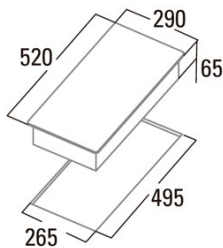

ISB 3102 BK

Cod. 08003401

EAN 8422248102469

GENERAL INFORMATION

EAN/UPC	8422248102469
Subfamily	Induction

Product sheet

Number of cooking zones	2
Zone 1: Technology	Induction
Zone 1: Type of zone	Simple
Zone 1: Position	Rear Centre
Zone 1: Zone diameter (mm)	18
Zone 1: Power (kW)	2
Zone 1: Booster (kW)	23
Zone 1: Consumption (Wh / kg)	1802
Zone 2: Technology	Induction
Zone 2: Type of zone	Simple
Zone 2: Position	Front Centre
Zone 2: Zone diameter (mm)	16
Zone 2: Power (kW)	12
Zone 2: Booster (kW)	15
Zone 2: Consumption (Wh / kg)	1832

Dimensions

Width (mm)	520
Height (mm)	60
Depth (mm)	290
Built-in width (mm)	495
Built-in height (mm)	70
Built-in depth (mm)	265
Easy installation system	Quick Fix

Finishing

Material	Glass
Bevel	No

Control