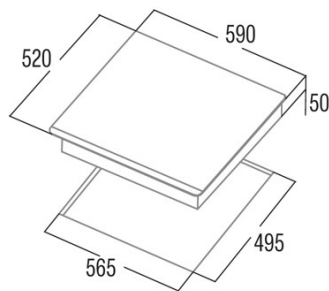

GENERAL INFORMATION

EAN/UPC	8422248059206
Subfamily	Induction

Product sheet

Number of cooking zones	4
Zone 1: Technology	Induction
Zone 1: Type of zone	Rectangular Flexible
Zone 1: Position	Front Left
Zone 1: Zone diameter (mm)	23,5x19
Zone 1: Power (kW)	2,1
Zone 1: Booster (kW)	3,7
Zone 1: Consumption (Wh / kg)	182,7
Zone 1B: Zone diameter (mm)	N/A
Zone 1C: Zone diameter (mm)	N/A
Zone 2: Technology	Induction
Zone 2: Type of zone	Rectangular Flexible
Zone 2: Position	Rear Left
Zone 2: Zone diameter (mm)	23,5x19
Zone 2: Power (kW)	2,1
Zone 2: Booster (kW)	3,7
Zone 2: Consumption (Wh / kg)	182,7
Zone 2B: Zone diameter (mm)	N/A
Zone 2C: Zone diameter (mm)	N/A
Zone 3: Technology	Induction
Zone 3: Type of zone	Rectangular Flexible
Zone 3: Position	Rear Right
Zone 3: Zone diameter (mm)	23,5x19
Zone 3: Power (kW)	2,1
Zone 3: Booster (kW)	3,7
Zone 3: Consumption (Wh / kg)	182,7
Zone 3B: Zone diameter (mm)	N/A
Zone 3C: Zone diameter (mm)	N/A
Zone 4: Technology	Induction
Zone 4: Type of zone	Rectangular Flexible
Zone 4: Position	Front Right
Zone 4: Zone diameter (mm)	23,5x19
Zone 4: Power (kW)	2,1
Zone 4: Booster (kW)	3,7
Zone 4: Consumption (Wh / kg)	182,7
Zone 4B: Zone diameter (mm)	N/A
Zone 4C: Zone diameter (mm)	N/A
Zone 5: Technology	N/A
Zone 5: Type of zone	N/A
Zone 5: Position	N/A
Zone 5: Zone diameter (mm)	N/A
Zone 5B: Zone diameter (mm)	N/A
Zone 5C: Zone diameter (mm)	N/A
Zone 6: Technology	N/A
Zone 6: Type of zone	N/A
Zone 6: Position	N/A
Zone 6: Zone diameter (mm)	N/A
Zone 6B: Zone diameter (mm)	N/A
Zone 6C: Zone diameter (mm)	N/A

Dimensions

Width (mm)	590
Height (mm)	50
Depth (mm)	520
Built-in width (mm)	565
Built-in depth (mm)	495
Easy installation system	Quick Fix