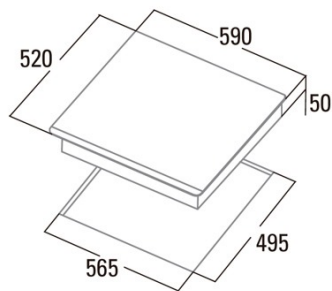

GIGA 600 SD

Cod. **08026609**

EAN **8422248069014**

GENERAL INFORMATION

EAN/UPC	8422248069014
Subfamily	Induction

Product sheet

Number of cooking zones	4
Zone 1: Technology	Induction
Zone 1: Type of zone	Rectangular Flexible
Zone 1: Position	Front Left
Zone 1: Zone diameter (mm)	23,5x19
Zone 1: Power (kW)	2,1
Zone 1: Booster (kW)	3,7
Zone 1: Consumption (Wh / kg)	182,7
Zone 1B: Zone diameter (mm)	N/A
Zone 1C: Zone diameter (mm)	N/A
Zone 2: Technology	Induction
Zone 2: Type of zone	Rectangular Flexible
Zone 2: Position	Rear Left
Zone 2: Zone diameter (mm)	23,5x19
Zone 2: Power (kW)	2,1
Zone 2: Booster (kW)	3,7
Zone 2: Consumption (Wh / kg)	182,7
Zone 2B: Zone diameter (mm)	N/A
Zone 2C: Zone diameter (mm)	N/A
Zone 3: Technology	Induction
Zone 3: Type of zone	Rectangular Flexible
Zone 3: Position	Rear Right
Zone 3: Zone diameter (mm)	23,5x19
Zone 3: Power (kW)	2,1
Zone 3: Booster (kW)	3,7
Zone 3: Consumption (Wh / kg)	182,7
Zone 3B: Zone diameter (mm)	N/A
Zone 3C: Zone diameter (mm)	N/A
Zone 4: Technology	Induction
Zone 4: Type of zone	Rectangular Flexible
Zone 4: Position	Front Right
Zone 4: Zone diameter (mm)	23,5x19
Zone 4: Power (kW)	2,1
Zone 4: Booster (kW)	3,7
Zone 4: Consumption (Wh / kg)	182,7
Zone 4B: Zone diameter (mm)	N/A
Zone 4C: Zone diameter (mm)	N/A
Zone 5: Technology	N/A
Zone 5: Zone diameter (mm)	N/A
Zone 5B: Zone diameter (mm)	N/A
Zone 5C: Zone diameter (mm)	N/A
Zone 6: Technology	N/A
Zone 6: Zone diameter (mm)	N/A
Zone 6B: Zone diameter (mm)	N/A
Zone 6C: Zone diameter (mm)	N/A

Dimensions

Width (mm)	590
Height (mm)	50
Depth (mm)	520
Built-in width (mm)	565
Built-in depth (mm)	495
Easy installation system	Quick Fix

Finishing

Material	Glass
Bevel	Front

Frame	No
Cooking supports	N/A