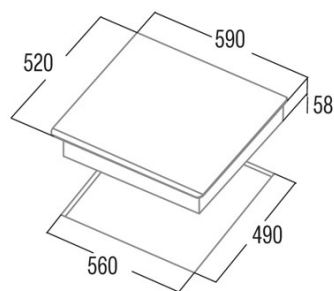

IB 6324E2 BK

Cod. **08063119**

EAN **8422248355704**

GENERAL INFORMATION

EAN/UPC	8422248355704
Subfamily	Induction

Product sheet

Number of cooking zones	4
Zone 1: Technology	Induction
Zone 1: Type of zone	Simple
Zone 1: Position	Rear Right
Zone 1: Zone diameter (mm)	18
Zone 1: Power (kW)	18
Zone 1: Booster (kW)	23
Zone 1: Consumption (Wh / kg)	1718
Zone 2: Technology	Induction
Zone 2: Type of zone	Simple
Zone 2: Position	Front Right
Zone 2: Zone diameter (mm)	16
Zone 2: Power (kW)	12
Zone 2: Booster (kW)	15
Zone 2: Consumption (Wh / kg)	1912
Zone 3: Technology	Induction
Zone 3: Type of zone	Simple
Zone 3: Position	Rear Left
Zone 3: Zone diameter (mm)	16
Zone 3: Power (kW)	12
Zone 3: Booster (kW)	15
Zone 3: Consumption (Wh / kg)	170
Zone 4: Technology	Induction
Zone 4: Type of zone	Simple
Zone 4: Position	Front Left
Zone 4: Zone diameter (mm)	21
Zone 4: Power (kW)	18
Zone 4: Booster (kW)	23
Zone 4: Consumption (Wh / kg)	1741

Dimensions

Width (mm)	590
Height (mm)	58
Depth (mm)	520
Built-in width (mm)	54
Built-in depth (mm)	49
Easy installation system	No

Finishing

Material	Glass
Bevel	Front
Frame	No
Cooking supports	N/A

Control

Control type	Touch control
Control position	Front Centre
Independent zone control	-
Hidden control	-
Power levels	9 + Booster
Knob type	N/A
Cooking time programming	√
Power management	√
Connectivity	No
Autoignition	No

Safety