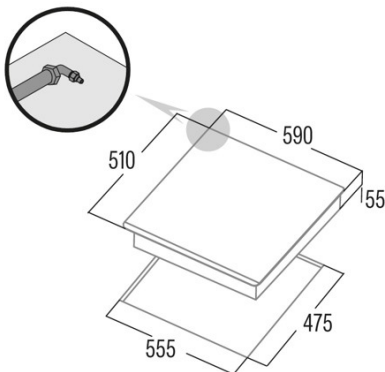

GENERAL INFORMATION

EAN/UPC	8422248068376
Subfamily	Gas

Product sheet

Number of cooking zones	3
Zone 1: Technology	GAS
Zone 1: Type of zone	Triple
Zone 1: Position	Left
Zone 1: Power (kW)	3,5
Zone 3: Technology	GAS
Zone 3: Type of zone	Semirapid
Zone 3: Position	Rear Right
Zone 3: Power (kW)	1,75
Zone 4: Technology	GAS
Zone 4: Type of zone	Auxiliary
Zone 4: Position	Front Right
Zone 4: Power (kW)	1

Dimensions

Width (mm)	590
Height (mm)	55
Depth (mm)	510
Built-in width (mm)	555
Built-in depth (mm)	475
Easy installation system	Clamping System

Finishing

Material	Glass
Bevel	No
Frame	No
Cooking supports	Cast Iron

Control

Control type	Mechanical
Control position	Front Centre
Independent zone control	√
Hidden control	-
Power levels	Gradual
Cooking time programming	-
Countdown alarm	-
Power management	-
Available power limits (kW)	No
Connectivity	No
Autoignition	220-240V

Safety

Safety lock	-
Child lock	No
Residual heat indicator	-
Automatic cookware detection	-
Smart cookware detection	-
Automatic safety shutdown	-
Liquid spill detection	-
Safety valve	√

Electrical connection

Nominal voltage (V)	220-240
Nominal frequency (Hz)	50/60
Nominal input power (W)	6,25
Multiphase connection option	2 phases
Electric shock protection	Class I