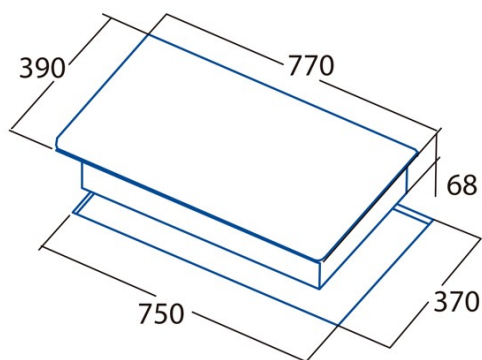

IB 753 BK

Cod. **08081202**

EAN **8422248054478**

GENERAL INFORMATION

EAN/UPC	8422248054478
Subfamily	Induction

Product sheet

Number of cooking zones	3
Zone 1: Technology	Induction
Zone 1: Type of zone	Simple
Zone 1: Position	Front Left
Zone 1: Zone diameter (mm)	22
Zone 1: Power (kW)	2,3
Zone 1: Booster (kW)	3
Zone 1: Consumption (Wh / kg)	176,3
Zone 1B: Zone diameter (mm)	N/A
Zone 1C: Zone diameter (mm)	N/A
Zone 2: Technology	Induction
Zone 2: Type of zone	Simple
Zone 2: Position	Rear Centre
Zone 2: Zone diameter (mm)	18
Zone 2: Power (kW)	1,4
Zone 2: Consumption (Wh / kg)	184,9
Zone 2B: Zone diameter (mm)	N/A
Zone 2C: Zone diameter (mm)	N/A
Zone 3: Technology	Induction
Zone 3: Type of zone	Simple
Zone 3: Position	Right
Zone 3: Zone diameter (mm)	27
Zone 3: Power (kW)	2,3
Zone 3: Booster (kW)	3
Zone 3: Consumption (Wh / kg)	187,2
Zone 3B: Zone diameter (mm)	N/A
Zone 3C: Zone diameter (mm)	N/A
Zone 4: Technology	N/A
Zone 4: Type of zone	N/A
Zone 4: Position	N/A
Zone 4: Zone diameter (mm)	N/A
Zone 4B: Zone diameter (mm)	N/A
Zone 4C: Zone diameter (mm)	N/A
Zone 5: Technology	N/A
Zone 5: Type of zone	N/A
Zone 5: Position	N/A
Zone 5: Zone diameter (mm)	N/A
Zone 5B: Zone diameter (mm)	N/A
Zone 5C: Zone diameter (mm)	N/A
Zone 6: Technology	N/A
Zone 6: Type of zone	N/A
Zone 6: Position	N/A
Zone 6: Zone diameter (mm)	N/A
Zone 6B: Zone diameter (mm)	N/A
Zone 6C: Zone diameter (mm)	N/A

Dimensions

Width (mm)	770
Depth (mm)	390
Built-in width (mm)	750
Built-in depth (mm)	370
Easy installation system	Quick Fix

Finishing

Material	Glass
Bevel	No
Frame	No