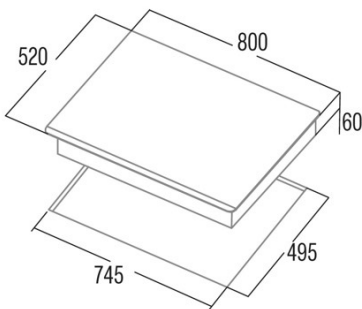

IDF 8021 PRO BK

Cod. **08081206**

EAN **8422248079648**

GENERAL INFORMATION

EAN/UPC	8422248079648
Subfamily	Induction

Product sheet

Number of cooking zones	4
Zone 1: Technology	Induction
Zone 1: Type of zone	Rectangular Flexible
Zone 1: Position	Front Left
Zone 1: Zone diameter (mm)	21x20
Zone 1: Power (kW)	1,5
Zone 1: Booster (kW)	2
Zone 1: Consumption (Wh / kg)	182,9
Zone 1B: Zone diameter (mm)	N/A
Zone 1C: Zone diameter (mm)	N/A
Zone 2: Technology	Induction
Zone 2: Type of zone	Rectangular Flexible
Zone 2: Position	Rear Left
Zone 2: Zone diameter (mm)	21x20
Zone 2: Power (kW)	2
Zone 2: Booster (kW)	2,8
Zone 2: Consumption (Wh / kg)	182,7
Zone 2B: Zone diameter (mm)	N/A
Zone 2C: Zone diameter (mm)	N/A
Zone 3: Technology	Induction
Zone 3: Type of zone	Simple
Zone 3: Position	Centre
Zone 3: Zone diameter (mm)	30
Zone 3: Power (kW)	2,3
Zone 3: Booster (kW)	3
Zone 3: Consumption (Wh / kg)	216,3
Zone 3B: Zone diameter (mm)	N/A
Zone 3C: Zone diameter (mm)	N/A
Zone 4: Technology	Induction
Zone 4: Type of zone	Simple
Zone 4: Position	Front Right
Zone 4: Zone diameter (mm)	18
Zone 4: Power (kW)	1,2
Zone 4: Booster (kW)	1,5
Zone 4: Consumption (Wh / kg)	179,5
Zone 4B: Zone diameter (mm)	N/A
Zone 4C: Zone diameter (mm)	N/A
Zone 5: Technology	N/A
Zone 5: Type of zone	N/A
Zone 5: Position	N/A
Zone 5: Zone diameter (mm)	N/A
Zone 5B: Zone diameter (mm)	N/A
Zone 5C: Zone diameter (mm)	N/A
Zone 6: Technology	N/A
Zone 6: Type of zone	N/A
Zone 6: Position	N/A
Zone 6: Zone diameter (mm)	N/A
Zone 6B: Zone diameter (mm)	N/A
Zone 6C: Zone diameter (mm)	N/A

Dimensions

Width (mm)	800
Height (mm)	60
Depth (mm)	520
Built-in width (mm)	745
Built-in depth (mm)	495
Easy installation system	Quick Fix

Finishing

Material	Glass
Bevel	Front
Frame	No
Cooking supports	N/A