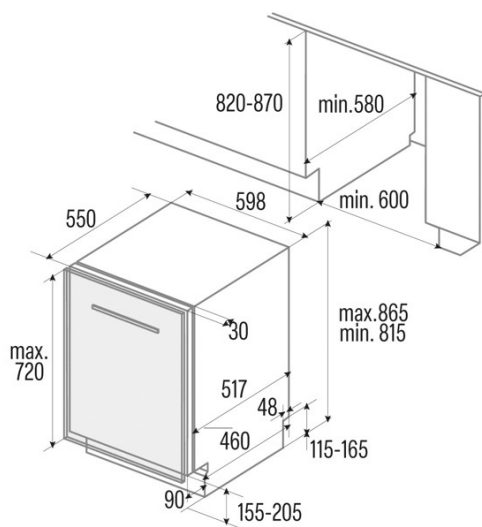

LVI 62014

Cod. 07200078

EAN 8422248351379

GENERAL INFORMATION

EAN/UPC	8422248351379
Subfamily	Built-in

Power connection

Nominal voltage (V)	220-240
Nominal frequency (Hz)	50
Nominal input power (W)	1760
Electric shock protection	Class II
Power cord length (m)	1500
Plug type	Type F

Product sheet according to EU Regulation 2019/2022 - 2019/2017

Default placement settings	14
Energy efficiency class	D
Noise level [dBA]	47
Installation type	Built-in

Control panel

Control type	Soft Touch Buttons
Display	LED
Salt control indicator	√
Rinse aid control indicator	√
Start delay	3-6-9h
Remaining time indicator	√
Start/Pause	√

Power and water connection

Nominal voltage (V)	220-240
Nominal frequency (Hz)	50
Nominal input power (W)	1760
Electric shock protection	Class II
Power cord length (m)	1500
Plug type	Type F
Inlet water hose length (m)	1500
Drainage water hose length (m)	1400

Installation

Width (mm)	598
Min. height (mm)	815
Depth (mm)	550
Adjustable height	√
Built-in width (mm)	600
Inner height (mm)	820
Built-in depth (mm)	580
Maximum door height (mm)	720
Sliding door	-