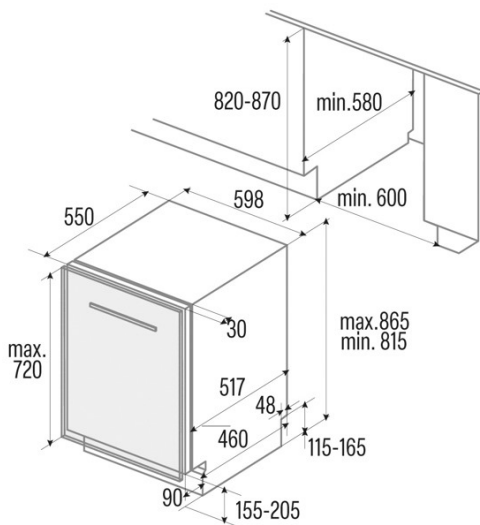

GENERAL INFORMATION

EAN/UPC	8422248351386
Subfamily	Built-in

Power connection

Nominal voltage (V)	220-240
Nominal frequency (Hz)	50
Nominal input power (W)	1760
Power cord length (m)	1500
Plug type	Type C

Product sheet according to EU Regulation 2019/2022 - 2019/2017

Default placement settings	14
Energy efficiency class	E
Energy consumption in off mode [W]	0
Noise level [dBA]	47
Installation type	Built-In

Control panel

Control type	Soft Touch Buttons
Display	LED
Salt control indicator	√
Rinse aid control indicator	√
Start delay	3-6-9h
Remaining time indicator	√
Start/Pause	√

Programmes and functions

Number of programmes	8
Programme 1 - Name	Intensive
Programme 1 - Temperature (°C)	65
Programme 2 - Name	Normal
Programme 2 - Temperature (°C)	55
Programme 3 - Name	Eco
Programme 3 - Temperature (°C)	45
Programme 4 - Name	Express 90'
Programme 4 - Temperature (°C)	60
Programme 5 - Name	Glass
Programme 5 - Temperature (°C)	50
Programme 6 - Name	Quick 30'
Programme 6 - Temperature (°C)	45
Programme 7 - Name	Automatic
Programme 7 - Temperature (°C)	55
Programme 7 - Duration (mins.)	65

Power and water connection

Nominal voltage (V)	220-240
Nominal frequency (Hz)	50
Nominal input power (W)	1760
Power cord length (m)	1500
Plug type	Type C
Inlet water hose length (m)	1500
Drainage water hose length (m)	1400

Installation

Width (mm)	598
Min. height (mm)	815
Depth (mm)	550
Adjustable height	√
Built-in width (mm)	600
Inner height (mm)	820
Built-in depth (mm)	580