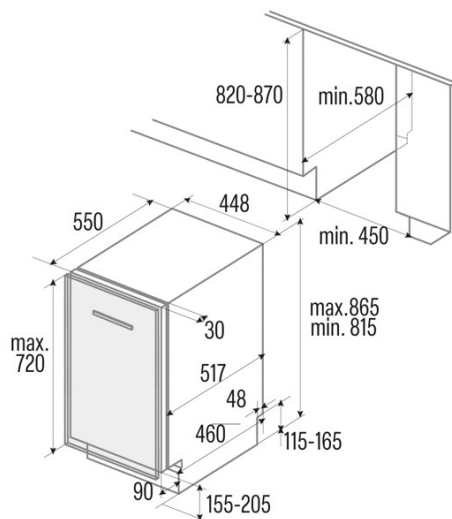

LVI 48010

Cod. 07200080

EAN 8422248351393

GENERAL INFORMATION

EAN/UPC	8422248351393
Subfamily	Built-in

Power connection

Nominal voltage (V)	220-230
Nominal frequency (Hz)	50
Nominal input power (W)	1760
Power cord length (m)	1500
Plug type	Type C

Product sheet according to EU Regulation 2019/2022 - 2019/2017

Default placement settings	14
Energy efficiency class	D
Energy consumption in off mode [W]	0
Noise level [dBA]	47
Installation type	Built-In

Power and water connection

Nominal voltage (V)	220-230
Nominal frequency (Hz)	50
Nominal input power (W)	1760
Power cord length (m)	1500
Plug type	Type C
Inlet water hose length (m)	1500
Drainage water hose length (m)	1400

Installation

Width (mm)	448
Min. height (mm)	815
Depth (mm)	550
Adjustable height	√
Built-in width (mm)	450
Inner height (mm)	820
Built-in depth (mm)	580
Maximum door height (mm)	450