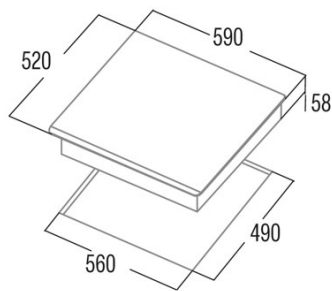

IB 6324E2 BK

Cod. **08063119**

EAN **8422248355704**

GENERAL INFORMATION

EAN/UPC	8422248355704
Subfamily	Induction

Product sheet

Number of cooking zones	4
Zone 1: Technology	Induction
Zone 1: Type of zone	Simple
Zone 1: Position	Rear Right
Zone 1: Zone diameter (mm)	18
Zone 1: Power (kW)	18
Zone 1: Booster (kW)	23
Zone 1: Consumption (Wh / kg)	1718
Zone 2: Technology	Induction
Zone 2: Type of zone	Simple
Zone 2: Position	Front Right
Zone 2: Zone diameter (mm)	16
Zone 2: Power (kW)	12
Zone 2: Booster (kW)	15
Zone 2: Consumption (Wh / kg)	1912
Zone 3: Technology	Induction
Zone 3: Type of zone	Simple
Zone 3: Position	Rear Left
Zone 3: Zone diameter (mm)	16
Zone 3: Power (kW)	12
Zone 3: Booster (kW)	15
Zone 3: Consumption (Wh / kg)	170
Zone 4: Technology	Induction
Zone 4: Type of zone	Simple
Zone 4: Position	Front Left
Zone 4: Zone diameter (mm)	21
Zone 4: Power (kW)	18
Zone 4: Booster (kW)	23
Zone 4: Consumption (Wh / kg)	1741

Dimensions

Width (mm)	590
Height (mm)	58
Depth (mm)	520
Built-in width (mm)	54
Built-in depth (mm)	49
Easy installation system	No

Finishing

Material	Glass
Bevel	Front
Frame	No
Cooking supports	N/A

Control