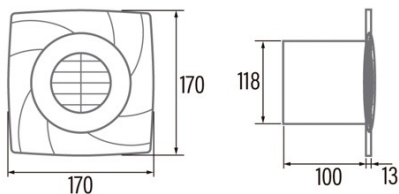

GENERAL INFORMATION

EAN/UPC	8422248113472
Subfamily	Axial

General features

Motor type	AC/SHADED POLE
Motor model	SP5820
Motor power (W)	20
Lighting technology	N/A
Light quantity	N/A
Filter type	N/A
Number of layers	N/A
Control description	N/A
Power levels	N/A
Timer	-
Hygro timer	-
Electronic filter saturation indicator	-
Dimmable lighting	-

Installation

Width (mm)	170
Height (mm)	170
Depth (mm)	100
Total minimum height (mm)	2300
Outlet diameter (mm)	118
Maximum pressure (Pa)	48
Anti-return flap included	-
Easy installation system	No

Power connection

Nominal voltage (V)	220-240
Nominal frequency (Hz)	50/60
Nominal input power (W)	20
Electric shock protection	Class II
Plug type	No plug

Accessories

Fixed grill	1920200
Overpressure relief valve	1920300
Window fixing ring	1920100
Anti-return flap	1920600

Power and water connection

Nominal voltage (V)	220-240
Nominal frequency (Hz)	50/60
Nominal input power (W)	20
Electric shock protection	Class II
Plug type	No plug