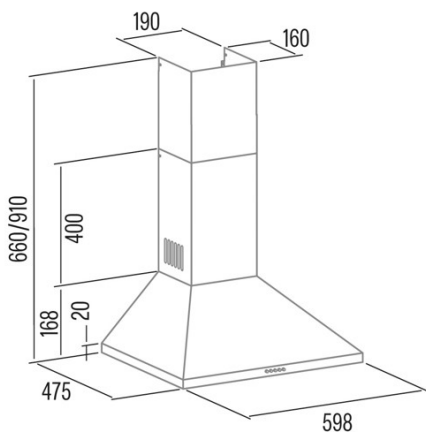

GENERAL INFORMATION

EAN/UPC	8422248106351
Subfamily	Chimney

Product sheet according to directives EU65/2014 - EN61591, EN60704-2-13, EN50564

AEC (Annual energy consumption) (kWh/year)	537
EEl class (energy efficiency class)	C
FDE (fluid dynamic efficiency)	103
FDE class (fluid dynamic efficiency class)	E
LE (light efficiency) (Lux/W)	84
LE class (light efficiency class)	E
GFE (grease filtering efficiency)	714
GFE class (grease filtering efficiency class)	D
Airflow in normal mode MIN (m3/h)	210
Airflow in normal mode MAX (m3/h)	420
Acoustic power in normal mode MIN (dB)	53
Acoustic power in normal mode MAX (dB)	65
Po (energy consumption in off mode) (W)	0
Ps (energy consumption in standby mode) (W)	0

Integration directive EU 66/2014

f (time increase factor)	1,6
EEl (Energy Efficiency Index)	844
QBEP (maximum efficiency at air flow point) (m3/h)	220
PBEP (maximum efficiency at pressure point) (Pa)	130
WBEP (power consumption at maximum efficiency) (W)	769
WL (nominal power lighting system) (W)	11
EMIDDLE (Average illuminance on the cooking surface) (lux)	2088

External Dimensions

Width (mm)	598
Depth (mm)	475
Maximum total height (mm)	910
Minimum total height (mm)	660
Diamètre de sortie (mm)	150, 125

Characteristics

Motor quantity	1
Filter technology	Aluminium mesh
Control technology	Mechanical push button
Booster	-
Timer	-
Filter saturation indicator	-
Charcoal filter replacement indicator	-
Dimmer function	-
Connectivity	No
Remote control	-
Display	-

Lighting

Light model	LED E-14
Ray technology	LED

Installation

Minimum distance to electric plate (mm)	650
Minimum distance to gas plate (mm)	650
Recirculation option	√
Charcoal filter	-
Back draught shutter	-
Inner shield	-