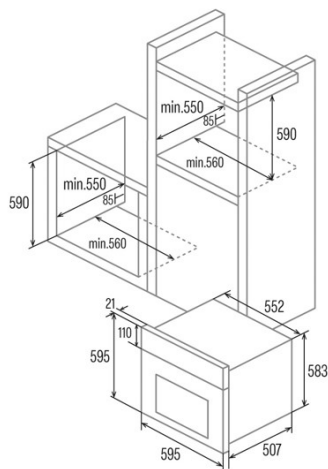

SES 7004 X

Cod. 07044351_

EAN 8422248347235

GENERAL INFORMATION

EAN/UPC	8422248347235
Subfamily	Static

Product sheet

Energy Efficiency Index (EEI)	95,2
Energy efficiency class	A
Energy consumption in conventional mode (kWh/cycle)	0,76
Heat source	Electricity
Appliance mass [Kg]	25
Number of cavities	1
Cavity volume (L)	65

Dimensions

Width (mm)	595
Height (mm)	595
Depth (mm)	519
Built-in width (mm)	560
Built-in height (mm)	590
Built-in depth (mm)	550

Controls

Control type	Mechanical
Display	No
Functions	Top_and_bottom_heating;Light;Bottom heating;Grill
Timer	No
On/off indicator	-
Thermostat indicator	√
Minimum temperature [°C]	50
Maximum temperature [°C]	250