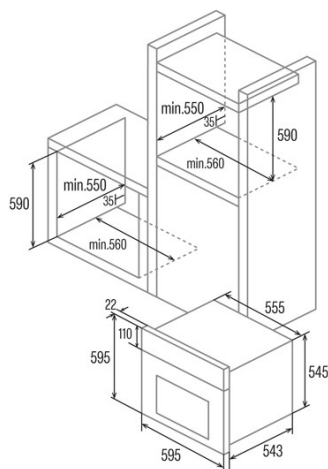

SES 6004 WH

Cod. 07044613

EAN 8422248347754

GENERAL INFORMATION

EAN/UPC	8422248347754
Subfamily	Static

Product sheet

Energy Efficiency Index (EEI)	95,2
Energy efficiency class	A
Energy consumption in conventional mode (kWh/cycle)	0,77
Heat source	Electricity
Appliance mass [Kg]	24,1
Number of cavities	1
Cavity volume (L)	62

Dimensions

Width (mm)	556
Height (mm)	545
Depth (mm)	548

Controls

Control type	Mechanical
Display	WHITE
Number of functions	4
Functions	Double_Grill;Grill;Top and bottom heating;Bottom heating
Timer	No
On/off indicator	√
Thermostat indicator	-
Minimum temperature [°C]	40
Maximum temperature [°C]	240

Characteristics

Cleaning	Aquasmart
Removable inner glass	√
Light type	LED
Number of light bulbs	15
Bulb power [W]	1
Number of door glasses	2
Manual door lock	√
Soft close	-
Cavity type	Embossed
Side racks	-
Levels	4
Telescopic guides	No
Convection fan	-