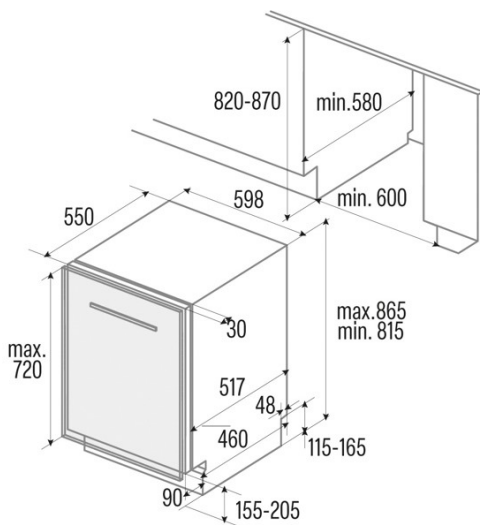

LVI 62014

Cod. 07200078

EAN 8422248351379

GENERAL INFORMATION

EAN/UPC	8422248351379
Subfamily	Built-in

Power connection

Nominal voltage (V)	220-240
Nominal frequency (Hz)	50
Nominal input power (W)	1760
Electric shock protection	Class II
Power cord length (m)	1500
Plug type	Type F

Product sheet according to EU Regulation 2019/2022 - 2019/2017

Default placement settings	14
Energy efficiency class	D
Noise level [dBA]	47
Installation type	Built-in

Control panel

Control type	Soft Touch Buttons
Display	LED
Salt control indicator	√
Rinse aid control indicator	√
Start delay	3-6-9h
Remaining time indicator	√
Start/Pause	√

Power and water connection

Nominal voltage (V)	220-240
Nominal frequency (Hz)	50
Nominal input power (W)	1760
Electric shock protection	Class II
Power cord length (m)	1500
Plug type	Type F
Inlet water hose length (m)	1500
Drainage water hose length (m)	1400

Installation

Width (mm)	598
Min. height (mm)	815
Depth (mm)	550
Adjustable height	√
Built-in width (mm)	600
Inner height (mm)	820
Built-in depth (mm)	580
Maximum door height (mm)	720
Sliding door	-