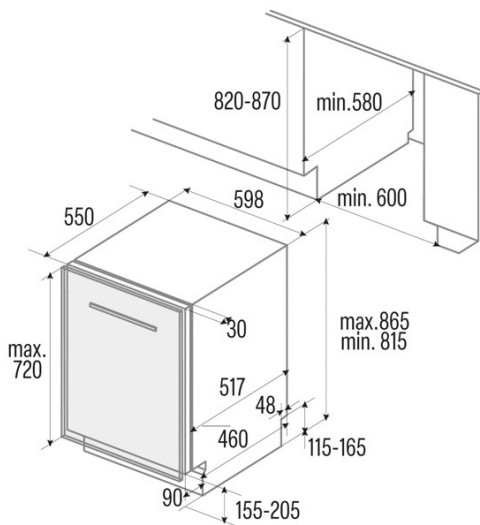

LVI 62012

Cod. 07200079

EAN 8422248351386

GENERAL INFORMATION

EAN/UPC	8422248351386
Subfamily	Built-in

Power connection

Nominal voltage (V)	220-240
Nominal frequency (Hz)	50
Nominal input power (W)	1760
Power cord length (m)	1500
Plug type	Type C

Product sheet according to EU Regulation 2019/2022 - 2019/2017

Default placement settings	14
Energy efficiency class	E
Energy consumption in off mode [W]	0
Noise level [dBA]	47
Installation type	Built-In

Power and water connection

Nominal voltage (V)	220-240
Nominal frequency (Hz)	50
Nominal input power (W)	1760
Power cord length (m)	1500
Plug type	Type C
Inlet water hose length (m)	1500
Drainage water hose length (m)	1400

Installation

Width (mm)	598
Min. height (mm)	815
Depth (mm)	550
Adjustable height	√
Built-in width (mm)	600
Inner height (mm)	820
Built-in depth (mm)	580

Maximum door height (mm)	720
Sliding door	-
