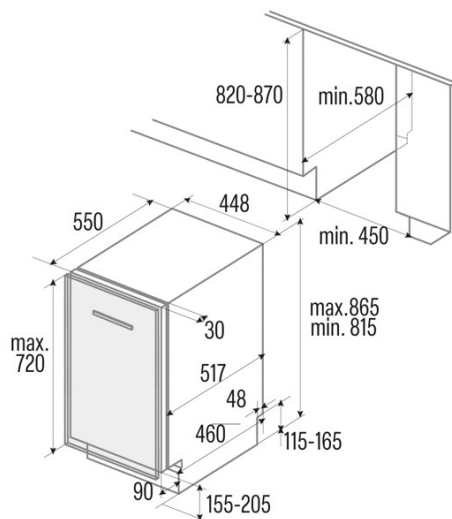

GENERAL INFORMATION

EAN/UPC	8422248351393
Subfamily	Built-in

Power connection

Nominal voltage (V)	220-230
Nominal frequency (Hz)	50
Nominal input power (W)	1760
Power cord length (m)	1500
Plug type	Type C

Product sheet according to EU Regulation 2019/2022 - 2019/2017

Default placement settings	14
Energy efficiency class	D
Energy consumption in off mode [W]	0
Noise level [dBA]	47
Installation type	Built-In

Control panel

Control type	Soft Touch Buttons
Display	LED
Salt control indicator	√
Rinse aid control indicator	√
Start delay	3-6-9h
Remaining time indicator	√
Start/Pause	√

Programmes and functions

Number of programmes	8
Programme 1 - Name	Intensive
Programme 1 - Temperature (°C)	65
Programme 2 - Name	Normal
Programme 2 - Temperature (°C)	55
Programme 3 - Name	Eco
Programme 3 - Temperature (°C)	45
Programme 4 - Name	Express 90'
Programme 4 - Temperature (°C)	55
Programme 5 - Name	Glass
Programme 5 - Temperature (°C)	50
Programme 6 - Name	Quick 30'
Programme 6 - Temperature (°C)	40
Programme 7 - Name	Automatic
Programme 7 - Temperature (°C)	55

Power and water connection

Nominal voltage (V)	220-230
Nominal frequency (Hz)	50
Nominal input power (W)	1760
Power cord length (m)	1500
Plug type	Type C
Inlet water hose length (m)	1500
Drainage water hose length (m)	1400

Installation

Width (mm)	448
Min. height (mm)	815
Depth (mm)	550
Adjustable height	√
Built-in width (mm)	450
Inner height (mm)	820
Built-in depth (mm)	580
Maximum door height (mm)	450