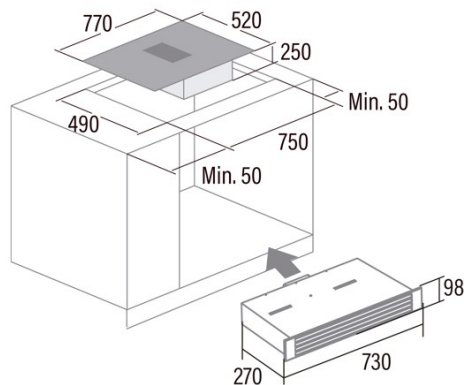

IAS 770

Cod. **08000403**

EAN **8422248102568**

GENERAL INFORMATION

EAN/UPC	8422248102568
Subfamily	Induction

Product sheet

Number of cooking zones	4
Zone 1: Technology	Induction
Zone 1: Type of zone	Rectangular Flexible
Zone 1: Position	Front Right
Zone 1: Zone diameter (mm)	19x19
Zone 1: Power (kW)	2
Zone 1: Booster (kW)	2,8
Zone 1: Consumption (Wh / kg)	206,8
Zone 1B: Zone diameter (mm)	N/A
Zone 1C: Zone diameter (mm)	N/A
Zone 2: Technology	Induction
Zone 2: Type of zone	Rectangular Flexible
Zone 2: Position	Rear Right
Zone 2: Zone diameter (mm)	19x19
Zone 2: Power (kW)	1,5
Zone 2: Booster (kW)	2
Zone 2: Consumption (Wh / kg)	181,5
Zone 2B: Zone diameter (mm)	N/A
Zone 2C: Zone diameter (mm)	N/A
Zone 3: Technology	Induction
Zone 3: Type of zone	Rectangular Flexible
Zone 3: Position	Front Left
Zone 3: Zone diameter (mm)	19x19
Zone 3: Power (kW)	2
Zone 3: Booster (kW)	2,8
Zone 3: Consumption (Wh / kg)	194,2
Zone 3B: Zone diameter (mm)	N/A
Zone 3C: Zone diameter (mm)	N/A
Zone 4: Technology	Induction
Zone 4: Type of zone	Rectangular Flexible
Zone 4: Position	Rear Left
Zone 4: Zone diameter (mm)	19x19
Zone 4: Power (kW)	1,5
Zone 4: Booster (kW)	2
Zone 4: Consumption (Wh / kg)	181,5
Zone 4B: Zone diameter (mm)	N/A
Zone 4C: Zone diameter (mm)	N/A
Zone 5: Technology	N/A
Zone 5: Zone diameter (mm)	N/A
Zone 5B: Zone diameter (mm)	N/A
Zone 5C: Zone diameter (mm)	N/A
Zone 6: Technology	N/A
Zone 6: Zone diameter (mm)	N/A
Zone 6B: Zone diameter (mm)	N/A
Zone 6C: Zone diameter (mm)	N/A

Dimensions

Width (mm)	770
Height (mm)	250
Depth (mm)	520
Built-in height (mm)	750
Built-in depth (mm)	490
Easy installation system	Quick Fix

Finishing

Material	Glass
Bevel	Front