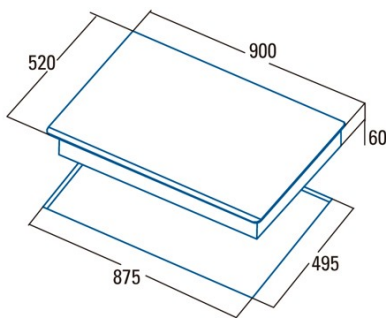

IDF 9012 PRO BK

Cod. **08024202**

EAN **8422248079631**

GENERAL INFORMATION

EAN/UPC	8422248079631
Subfamily	Induction

Product sheet

Number of cooking zones	5
Zone 1: Technology	Induction
Zone 1: Type of zone	Rectangular Flexible
Zone 1: Position	Front Left
Zone 1: Zone diameter (mm)	21x20
Zone 1: Power (kW)	1,5
Zone 1: Booster (kW)	2
Zone 1: Consumption (Wh / kg)	182,9
Zone 1B: Zone diameter (mm)	N/A
Zone 1C: Zone diameter (mm)	N/A
Zone 2: Technology	Induction
Zone 2: Type of zone	Rectangular Flexible
Zone 2: Position	Rear Left
Zone 2: Zone diameter (mm)	21x20
Zone 2: Power (kW)	2
Zone 2: Booster (kW)	2,8
Zone 2: Consumption (Wh / kg)	182,7
Zone 2B: Zone diameter (mm)	N/A
Zone 2C: Zone diameter (mm)	N/A
Zone 3: Technology	Induction
Zone 3: Type of zone	Simple
Zone 3: Position	Centre
Zone 3: Zone diameter (mm)	30
Zone 3: Power (kW)	2,3
Zone 3: Booster (kW)	3
Zone 3: Consumption (Wh / kg)	216,3
Zone 3B: Zone diameter (mm)	N/A
Zone 3C: Zone diameter (mm)	N/A
Zone 4: Technology	Induction
Zone 4: Type of zone	Rectangular Flexible
Zone 4: Position	Rear Right
Zone 4: Zone diameter (mm)	21x20
Zone 4: Power (kW)	1,5
Zone 4: Booster (kW)	2
Zone 4: Consumption (Wh / kg)	182,9
Zone 4B: Zone diameter (mm)	N/A
Zone 4C: Zone diameter (mm)	N/A
Zone 5: Technology	Induction
Zone 5: Type of zone	Rectangular Flexible
Zone 5: Position	Front Right
Zone 5: Zone diameter (mm)	21x20
Zone 5: Power (kW)	2
Zone 5: Booster (kW)	2,8
Zone 5: Consumption (Wh / kg)	182,7
Zone 5B: Zone diameter (mm)	N/A
Zone 5C: Zone diameter (mm)	N/A
Zone 6: Technology	N/A
Zone 6: Type of zone	N/A
Zone 6: Position	N/A
Zone 6: Zone diameter (mm)	N/A
Zone 6B: Zone diameter (mm)	N/A
Zone 6C: Zone diameter (mm)	N/A

Dimensions

Width (mm)	900
Height (mm)	60
Depth (mm)	520

Built-in width (mm)	875
Built-in depth (mm)	495
Easy installation system	Quick Fix

Finishing

Material	Glass
Bevel	Front
Frame	No
Cooking supports	N/A