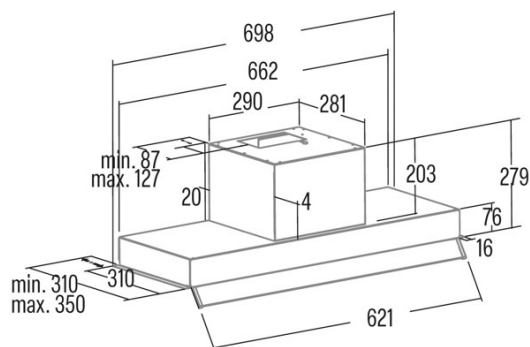

ARMONIA 70 BK

Cod. 02187409

EAN 8422248356015

GENERAL INFORMATION

EAN/UPC	8422248356015
Subfamily	Integrated

Product sheet according to directives EU65/2014 - EN61591, EN60704-2-13, EN50564

AEC (Annual energy consumption) (kWh/year)	100,9
EEl class (energy efficiency class)	C
FDE (fluid dynamic efficiency)	16,3
FDE class (fluid dynamic efficiency class)	D
LE (light efficiency) (Lux/W)	21,4
LE class (light efficiency class)	B
GFE (grease filtering efficiency)	88,5
GFE class (grease filtering efficiency class)	B
Airflow in normal mode MIN (m3/h)	385
Airflow in normal mode MAX (m3/h)	645
Acoustic power in normal mode MIN (dB)	56
Acoustic power in normal mode MAX (dB)	70
Po (energy consumption in off mode) (W)	0
Ps (energy consumption in standby mode) (W)	0

Integration directive EU 66/2014

f (time increase factor)	1,4
EEl (Energy Efficiency Index)	82,4
QBEP (maximum efficiency at air flow point) (m3/h)	375,3
PBEP (maximum efficiency at pressure point) (Pa)	295
WBEP (power consumption at maximum efficiency) (W)	188,8
WL (nominal power lighting system) (W)	6
EMIDDLE (Average illuminance on the cooking surface) (lux)	269

External Dimensions

Width (mm)	698
Depth (mm)	310
Maximum total height (mm)	280
Minimum total height (mm)	280
Diamètre de sortie (mm)	150, 125

Characteristics

Motor quantity	1
Motor model	TA
Maximum pressure (Pa)	430
Filter technology	Aluminium mesh
Control technology	Mechanical push button
Booster	-
Power levels	3
Timer	-
Filter saturation indicator	-
Charcoal filter replacement indicator	-
Dimmer function	-
Connectivity	No
Remote control	-
Display	-