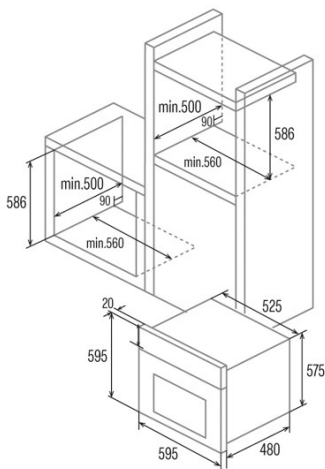

CM 760 AS BK

Cod. **07032307**

EAN **8422248059497**

GENERAL INFORMATION

EAN/UPC	8422248059497
Subfamily	Multifunction

Product sheet

Energy Efficiency Index (EEI)	117,1
Energy efficiency class	A
Energy consumption in conventional mode (kWh/cycle)	0,89
Energy consumption in fan mode (kWh/cycle)	0,81
Heat source	Electricity
Appliance mass [Kg]	35
Number of cavities	1
Cavity volume (L)	50

Dimensions

Width (mm)	595
Height (mm)	595
Depth (mm)	480
Built-in width (mm)	560
Built-in height (mm)	586
Built-in depth (mm)	500

Controls

Control type	Mechanical
Display	No
Number of functions	6
Functions	Defrosting;Bottom heating with fan;Light;Double grill with fan;Top and bottom heating with fan;Top and bottom heating
Timer	Mechanical
On/off indicator	√
Thermostat indicator	√
Minimum temperature [°C]	50
Maximum temperature [°C]	250
Thermal probe	-