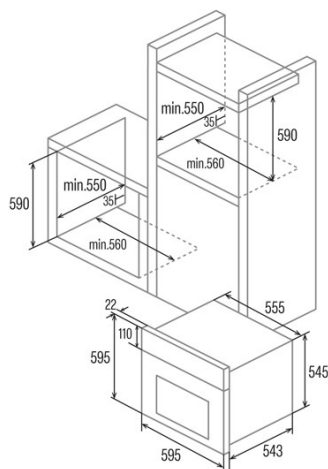

SES 6004 BK

Cod. 07044614

EAN 8422248347839

GENERAL INFORMATION

EAN/UPC	8422248347839
Subfamily	Static

Product sheet

Energy Efficiency Index (EEI)	95,2
Energy efficiency class	A
Energy consumption in conventional mode (kWh/cycle)	0,77
Heat source	Electricity
Appliance mass [Kg]	24,1
Number of cavities	1
Cavity volume (L)	62

Dimensions

Width (mm)	556
Height (mm)	545
Depth (mm)	548

Controls

Control type	Mechanical
Display	No
Number of functions	4
Functions	Double_Grill;Grill;Top and bottom heating;Bottom heating
Timer	No
On/off indicator	√
Thermostat indicator	-
Minimum temperature [°C]	40
Maximum temperature [°C]	240

Characteristics

Cleaning	Aquasmart
Removable inner glass	√
Light type	LED
Number of light bulbs	15
Bulb power [W]	1
Number of door glasses	2
Manual door lock	√
Soft close	-
Cavity type	Embossed
Side racks	-
Levels	4
Telescopic guides	No
Convection fan	-