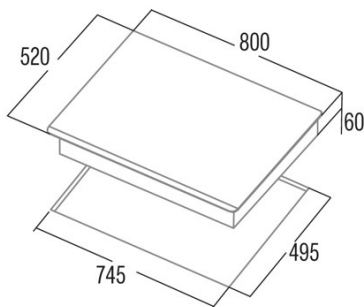

IDF 8021 PRO BK

Cod. **08081206**

EAN **8422248079648**

GENERAL INFORMATION

EAN/UPC	8422248079648
Subfamily	Induction

Product sheet

Number of cooking zones	4
Zone 1: Technology	Induction
Zone 1: Type of zone	Rectangular Flexible
Zone 1: Position	Front Left
Zone 1: Zone diameter (mm)	21x20
Zone 1: Power (kW)	1,5
Zone 1: Booster (kW)	2
Zone 1: Consumption (Wh / kg)	182,9
Zone 1B: Zone diameter (mm)	N/A
Zone 1C: Zone diameter (mm)	N/A
Zone 2: Technology	Induction
Zone 2: Type of zone	Rectangular Flexible
Zone 2: Position	Rear Left
Zone 2: Zone diameter (mm)	21x20
Zone 2: Power (kW)	2
Zone 2: Booster (kW)	2,8
Zone 2: Consumption (Wh / kg)	182,7
Zone 2B: Zone diameter (mm)	N/A
Zone 2C: Zone diameter (mm)	N/A
Zone 3: Technology	Induction
Zone 3: Type of zone	Simple
Zone 3: Position	Centre
Zone 3: Zone diameter (mm)	30
Zone 3: Power (kW)	2,3
Zone 3: Booster (kW)	3
Zone 3: Consumption (Wh / kg)	216,3
Zone 3B: Zone diameter (mm)	N/A
Zone 3C: Zone diameter (mm)	N/A
Zone 4: Technology	Induction
Zone 4: Type of zone	Simple
Zone 4: Position	Front Right
Zone 4: Zone diameter (mm)	18
Zone 4: Power (kW)	1,2
Zone 4: Booster (kW)	1,5
Zone 4: Consumption (Wh / kg)	179,5
Zone 4B: Zone diameter (mm)	N/A
Zone 4C: Zone diameter (mm)	N/A
Zone 5: Technology	N/A
Zone 5: Type of zone	N/A
Zone 5: Position	N/A
Zone 5: Zone diameter (mm)	N/A
Zone 5B: Zone diameter (mm)	N/A
Zone 5C: Zone diameter (mm)	N/A
Zone 6: Technology	N/A
Zone 6: Type of zone	N/A
Zone 6: Position	N/A
Zone 6: Zone diameter (mm)	N/A
Zone 6B: Zone diameter (mm)	N/A
Zone 6C: Zone diameter (mm)	N/A

Dimensions

Width (mm)	800
Height (mm)	60
Depth (mm)	520
Built-in width (mm)	745
Built-in depth (mm)	495
Easy installation system	Quick Fix

Finishing

Material	Glass
Bevel	Front
Frame	No
Cooking supports	N/A