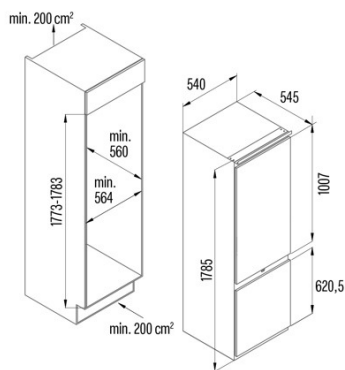

GENERAL INFORMATION

EAN/UPC	8422248373746
Subfamily	Combi

Product sheet according to EU Regulation 2019/2016

Category	7
Energy efficiency class	E
Energy consumption [kWh/year]	223
Refrigerator storage volume [l]	180
Freezer storage volume [l]	68
Star rating	4
Frost-free fridge	√
Frost-free freezer	√
Power cut safety [h]	6
Freezing capacity [kg/24h]	6
Climate class	SN/N/ST/T
Noise emissions [dBA]	35
Installation type	Built-In

Refrigerator equipment

Number of door balconies	3
Number of glass shelves	4
Fruit and vegetable drawer	1
Metallic interior decoration	√

Freezer equipment

Number of drawers	3
Number of closed drawers	2

Illumination

Refrigerator light	√
Freezer light	-
LED light	√

Power and water connection

Nominal voltage (V)	220-240
Nominal frequency (Hz)	50
Nominal input power (W)	160
Power cord length (m)	2
Plug type	Type F

Control

Control type	Electronic
Display	LED
Cooling system	No Frost
Electronic regulation of refrigerator temperature	√
Electronic regulation of freezer temperature	√
Super cooling function	√
Super freezing function	√
Public holiday celebration	-
Winter-summer function	-

Installation

Width (mm)	540
Height (mm)	1785
Depth (mm)	545
Built-in width (mm)	564
Built-in depth (mm)	560
Reversible doors	√
Wheels	-
Door opening side	Right