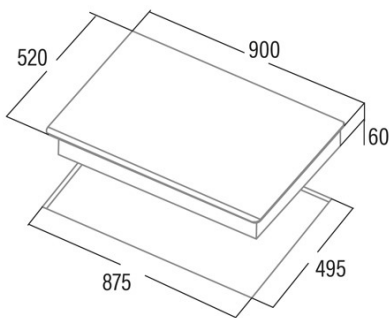

INSB 9012 BK

Cod. **08024402**

EAN **8422248109413**

GENERAL INFORMATION

EAN/UPC	8422248109413
Subfamily	Induction

Product sheet

Number of cooking zones	5
Zone 1: Technology	Induction
Zone 1: Type of zone	Rectangular Flexible
Zone 1: Position	Front Left
Zone 1: Zone diameter (mm)	21x20
Zone 1: Power (kW)	1,5
Zone 1: Booster (kW)	2
Zone 1: Consumption (Wh / kg)	182,9
Zone 1B: Zone diameter (mm)	N/A
Zone 1C: Zone diameter (mm)	N/A
Zone 2: Technology	Induction
Zone 2: Type of zone	Rectangular Flexible
Zone 2: Position	Rear Left
Zone 2: Zone diameter (mm)	21x20
Zone 2: Power (kW)	2
Zone 2: Booster (kW)	2,8
Zone 2: Consumption (Wh / kg)	182,7
Zone 2B: Zone diameter (mm)	N/A
Zone 2C: Zone diameter (mm)	N/A
Zone 3: Technology	Induction
Zone 3: Type of zone	Simple
Zone 3: Position	Centre
Zone 3: Zone diameter (mm)	30
Zone 3: Power (kW)	2,3
Zone 3: Booster (kW)	3
Zone 3: Consumption (Wh / kg)	216,3
Zone 3B: Zone diameter (mm)	N/A
Zone 3C: Zone diameter (mm)	N/A
Zone 4: Technology	Induction
Zone 4: Type of zone	Rectangular Flexible
Zone 4: Position	Rear Right
Zone 4: Zone diameter (mm)	21x20
Zone 4: Power (kW)	1,5
Zone 4: Booster (kW)	2
Zone 4: Consumption (Wh / kg)	182,9
Zone 4B: Zone diameter (mm)	N/A
Zone 4C: Zone diameter (mm)	N/A
Zone 5: Technology	Induction
Zone 5: Type of zone	Rectangular Flexible
Zone 5: Position	Front Right
Zone 5: Zone diameter (mm)	21x20
Zone 5: Power (kW)	2
Zone 5: Booster (kW)	2,8
Zone 5: Consumption (Wh / kg)	182,7
Zone 5B: Zone diameter (mm)	N/A
Zone 5C: Zone diameter (mm)	N/A
Zone 6: Technology	N/A
Zone 6: Type of zone	N/A
Zone 6: Position	N/A
Zone 6: Zone diameter (mm)	N/A
Zone 6B: Zone diameter (mm)	N/A
Zone 6C: Zone diameter (mm)	N/A

Dimensions

Width (mm)	900
Height (mm)	60
Depth (mm)	520