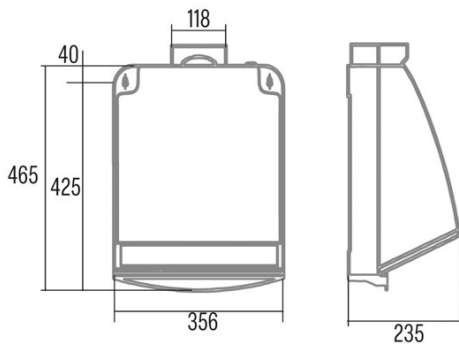

PROFESSIONAL 750 L

Cod. 00117100

EAN 8422248100823

GENERAL INFORMATION

EAN/UPC	8422248100823
Subfamily	Kitchen Extractor

Product sheet according to directives EU65/2014 - EN61591, EN60704-2-13, EN50564

AEC (Annual energy consumption) (kWh/year)	66,8
EEl class (energy efficiency class)	D
FDE (fluid dynamic efficiency)	8,7
FDE class (fluid dynamic efficiency class)	E
LE (light efficiency) (lux/W)	1,5
LE class (light efficiency class)	F
GFE (grease filtering efficiency)	53,7
GFE class (grease filtering efficiency class)	F
Airflow in normal mode MAX (m3/h)	600
Acoustic power in normal mode MAX (dB)	49
Po (energy consumption in off mode) (W)	0
Ps (energy consumption in standby mode) (W)	0

Integration directive EU 66/2014

f (time increase factor)	1,8
EEl (Energy Efficiency Index)	90,9
QBEP (maximum efficiency at air flow point) (m3/h)	278,9
PBEP (maximum efficiency at pressure point) (Pa)	102,9
WBEP (power consumption at maximum efficiency) (W)	91,9
WL (nominal power lighting system) (W)	14
EMIDDLE (Average illuminance on the cooking surface) (lux)	59

External Dimensions

Width (mm)	356
Depth (mm)	235
Minimum total height (mm)	650
Diamètre de sortie (mm)	118

Characteristics

Motor quantity	1
Maximum pressure (Pa)	190
Free out airflow (m3/h)	600
Filter technology	Malla
Booster	-
Timer	-
Filter saturation indicator	-
Charcoal filter replacement indicator	-
Dimmer function	-
Remote control	-