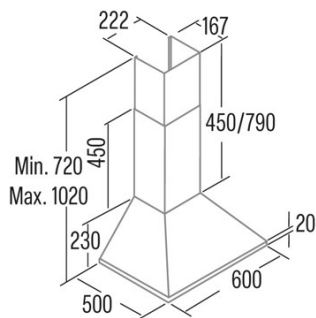

GENERAL INFORMATION

EAN/UPC	8422248109833
Subfamily	Chimney

Product sheet according to directives EU65/2014 - EN61591, EN60704-2-13, EN50564

AEC (Annual energy consumption) (kWh/year)	95,4
EEl class (energy efficiency class)	C
FDE (fluid dynamic efficiency)	17,8
FDE class (fluid dynamic efficiency class)	D
LE (light efficiency) (Lux/W)	33,3
LE class (light efficiency class)	A
GFE (grease filtering efficiency)	90,3
GFE class (grease filtering efficiency class)	B
Airflow in normal mode MIN (m3/h)	385
Airflow in normal mode MAX (m3/h)	645
Acoustic power in normal mode MIN (dB)	57,8
Acoustic power in normal mode MAX (dB)	71,8
Po (energy consumption in off mode) (W)	0
Ps (energy consumption in standby mode) (W)	0

Integration directive EU 66/2014

f (time increase factor)	1,4
EEl (Energy Efficiency Index)	81,3
QBEP (maximum efficiency at air flow point) (m3/h)	371,8
PBEP (maximum efficiency at pressure point) (Pa)	314
WBEP (power consumption at maximum efficiency) (W)	182,5
WL (nominal power lighting system) (W)	3
EMIDDLE (Average illuminance on the cooking surface) (lux)	100

External Dimensions

Width (mm)	600
Depth (mm)	500
Maximum total height (mm)	890
Minimum total height (mm)	600
Diamètre de sortie (mm)	150, 125

Characteristics

Motor quantity	1
Motor model	TA
Maximum pressure (Pa)	430
Filter technology	Aluminium mesh
Control technology	Mechanical push button
Booster	-
Power levels	3
Timer	-
Filter saturation indicator	-
Charcoal filter replacement indicator	-
Dimmer function	-
Connectivity	-
Remote control	-
Display	-

Lighting

Light model	CSLED
Ray technology	LED

Installation

Minimum distance to electric plate (mm)	650
Minimum distance to gas plate (mm)	650
Recirculation option	√
Charcoal filter	-