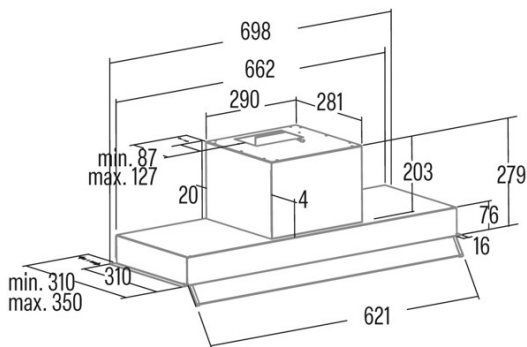

ARMONIA 70 BK

Cod. 02187409

EAN 8422248356015

GENERAL INFORMATION

EAN/UPC	8422248356015
Subfamily	Integrated

Product sheet according to directives EU65/2014 - EN61591, EN60704-2-13, EN50564

AEC (Annual energy consumption) (kWh/year)	100,9
EEl class (energy efficiency class)	C
FDE (fluid dynamic efficiency)	16,3
FDE class (fluid dynamic efficiency class)	D
LE (light efficiency) (Lux/W)	21,4
LE class (light efficiency class)	B
GFE (grease filtering efficiency)	88,5
GFE class (grease filtering efficiency class)	B
Airflow in normal mode MIN (m3/h)	385
Airflow in normal mode MAX (m3/h)	645
Acoustic power in normal mode MIN (dB)	56
Acoustic power in normal mode MAX (dB)	70
Po (energy consumption in off mode) (W)	0
Ps (energy consumption in standby mode) (W)	0

Integration directive EU 66/2014

f (time increase factor)	1,4
EEl (Energy Efficiency Index)	82,4
QBEP (maximum efficiency at air flow point) (m3/h)	375,3
PBEP (maximum efficiency at pressure point) (Pa)	295
WBEP (power consumption at maximum efficiency) (W)	188,8
WL (nominal power lighting system) (W)	6
EMIDDLE (Average illuminance on the cooking surface) (lux)	269

External Dimensions

Width (mm)	698
Depth (mm)	310
Maximum total height (mm)	280
Minimum total height (mm)	280
Diamètre de sortie (mm)	150, 125

Characteristics

Motor quantity	1
Motor model	TA
Maximum pressure (Pa)	430
Filter technology	Aluminium mesh
Control technology	Mechanical push button
Booster	-
Power levels	3
Timer	-
Filter saturation indicator	-
Charcoal filter replacement indicator	-
Dimmer function	-
Connectivity	No
Remote control	-
Display	-