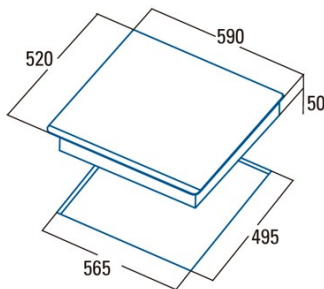

GENERAL INFORMATION

EAN/UPC	8422248059190
Subfamily	Induction

Product sheet

Number of cooking zones	4
Zone 1: Technology	Induction
Zone 1: Type of zone	Rectangular Flexible
Zone 1: Position	Front Left
Zone 1: Zone diameter (mm)	23,5x19
Zone 1: Power (kW)	2,1
Zone 1: Booster (kW)	3,7
Zone 1: Consumption (Wh / kg)	182,7
Zone 1B: Zone diameter (mm)	N/A
Zone 1C: Zone diameter (mm)	N/A
Zone 2: Technology	Induction
Zone 2: Type of zone	Rectangular Flexible
Zone 2: Position	Rear Left
Zone 2: Zone diameter (mm)	23,5x19
Zone 2: Power (kW)	2,1
Zone 2: Booster (kW)	3,7
Zone 2: Consumption (Wh / kg)	182,7
Zone 2B: Zone diameter (mm)	N/A
Zone 2C: Zone diameter (mm)	N/A
Zone 3: Technology	Induction
Zone 3: Type of zone	Rectangular Flexible
Zone 3: Position	Rear Right
Zone 3: Zone diameter (mm)	23,5x19
Zone 3: Power (kW)	2,1
Zone 3: Booster (kW)	3,7
Zone 3: Consumption (Wh / kg)	182,7
Zone 3B: Zone diameter (mm)	N/A
Zone 3C: Zone diameter (mm)	N/A
Zone 4: Technology	Induction
Zone 4: Type of zone	Rectangular Flexible
Zone 4: Position	Front Right
Zone 4: Zone diameter (mm)	23,5x19
Zone 4: Power (kW)	2,1
Zone 4: Booster (kW)	3,7
Zone 4: Consumption (Wh / kg)	182,7
Zone 4B: Zone diameter (mm)	N/A
Zone 4C: Zone diameter (mm)	N/A
Zone 5: Technology	N/A
Zone 5: Type of zone	N/A
Zone 5: Position	N/A
Zone 5: Zone diameter (mm)	N/A
Zone 5B: Zone diameter (mm)	N/A
Zone 5C: Zone diameter (mm)	N/A
Zone 6: Technology	N/A
Zone 6: Type of zone	N/A
Zone 6: Position	N/A
Zone 6: Zone diameter (mm)	N/A
Zone 6B: Zone diameter (mm)	N/A
Zone 6C: Zone diameter (mm)	N/A

Dimensions

Width (mm)	590
Height (mm)	50
Depth (mm)	520
Built-in width (mm)	565
Built-in depth (mm)	495
Easy installation system	Quick Fix