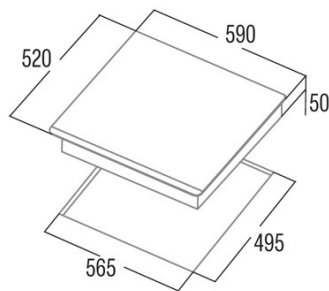

GIGA 600 WH

Cod. **08026003**

EAN **8422248059206**

GENERAL INFORMATION

EAN/UPC	8422248059206
Subfamily	Induction

Product sheet

Number of cooking zones	4
Zone 1: Technology	Induction
Zone 1: Type of zone	Rectangular Flexible
Zone 1: Position	Front Left
Zone 1: Zone diameter (mm)	23,5x19
Zone 1: Booster (kW)	3,7
Zone 1: Consumption (Wh / kg)	182,7
Zone 1B: Zone diameter (mm)	N/A
Zone 1C: Zone diameter (mm)	N/A
Zone 2: Technology	Induction
Zone 2: Type of zone	Rectangular Flexible
Zone 2: Position	Rear Left
Zone 2: Zone diameter (mm)	23,5x19
Zone 2: Power (kW)	2,1
Zone 2: Booster (kW)	3,7
Zone 2: Consumption (Wh / kg)	182,7
Zone 2B: Zone diameter (mm)	N/A
Zone 2C: Zone diameter (mm)	N/A
Zone 3: Technology	Induction
Zone 3: Type of zone	Rectangular Flexible
Zone 3: Position	Rear Right
Zone 3: Zone diameter (mm)	23,5x19
Zone 3: Power (kW)	2,1
Zone 3: Booster (kW)	3,7
Zone 3: Consumption (Wh / kg)	182,7
Zone 3B: Zone diameter (mm)	N/A
Zone 3C: Zone diameter (mm)	N/A
Zone 4: Technology	Induction
Zone 4: Type of zone	Rectangular Flexible
Zone 4: Position	Front Right
Zone 4: Zone diameter (mm)	23,5x19
Zone 4: Power (kW)	2,1
Zone 4: Booster (kW)	3,7
Zone 4: Consumption (Wh / kg)	182,7
Zone 4B: Zone diameter (mm)	N/A
Zone 4C: Zone diameter (mm)	N/A
Zone 5: Technology	N/A
Zone 5: Type of zone	N/A
Zone 5: Position	N/A
Zone 5: Zone diameter (mm)	N/A
Zone 5B: Zone diameter (mm)	N/A
Zone 5C: Zone diameter (mm)	N/A
Zone 6: Technology	N/A
Zone 6: Type of zone	N/A
Zone 6: Position	N/A
Zone 6: Zone diameter (mm)	N/A
Zone 6B: Zone diameter (mm)	N/A
Zone 6C: Zone diameter (mm)	N/A

Dimensions

Width (mm)	590
Height (mm)	50
Depth (mm)	520
Built-in width (mm)	565
Built-in depth (mm)	495
Easy installation system	Quick Fix

Finishing

Material	Glass
Bevel	Front
Frame	No
Cooking supports	N/A