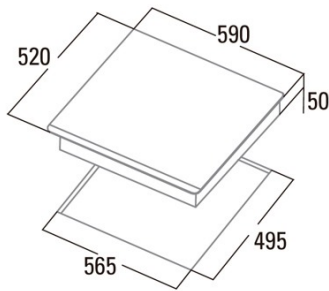

GIGA 600 SD

Cod. **08026609**

EAN **8422248069014**

GENERAL INFORMATION

EAN/UPC	8422248069014
Subfamily	Induction

Product sheet

Number of cooking zones	4
Zone 1: Technology	Induction
Zone 1: Type of zone	Rectangular Flexible
Zone 1: Position	Front Left
Zone 1: Zone diameter (mm)	23,5x19
Zone 1: Power (kW)	2,1
Zone 1: Booster (kW)	3,7
Zone 1: Consumption (Wh / kg)	182,7
Zone 1B: Zone diameter (mm)	N/A
Zone 1C: Zone diameter (mm)	N/A
Zone 2: Technology	Induction
Zone 2: Type of zone	Rectangular Flexible
Zone 2: Position	Rear Left
Zone 2: Zone diameter (mm)	23,5x19
Zone 2: Power (kW)	2,1
Zone 2: Booster (kW)	3,7
Zone 2: Consumption (Wh / kg)	182,7
Zone 2B: Zone diameter (mm)	N/A
Zone 2C: Zone diameter (mm)	N/A
Zone 3: Technology	Induction
Zone 3: Type of zone	Rectangular Flexible
Zone 3: Position	Rear Right
Zone 3: Zone diameter (mm)	23,5x19
Zone 3: Power (kW)	2,1
Zone 3: Booster (kW)	3,7
Zone 3: Consumption (Wh / kg)	182,7
Zone 3B: Zone diameter (mm)	N/A
Zone 3C: Zone diameter (mm)	N/A
Zone 4: Technology	Induction
Zone 4: Type of zone	Rectangular Flexible
Zone 4: Position	Front Right
Zone 4: Zone diameter (mm)	23,5x19
Zone 4: Power (kW)	2,1
Zone 4: Booster (kW)	3,7
Zone 4: Consumption (Wh / kg)	182,7
Zone 4B: Zone diameter (mm)	N/A
Zone 4C: Zone diameter (mm)	N/A
Zone 5: Technology	N/A
Zone 5: Zone diameter (mm)	N/A
Zone 5B: Zone diameter (mm)	N/A
Zone 5C: Zone diameter (mm)	N/A
Zone 6: Technology	N/A
Zone 6: Zone diameter (mm)	N/A
Zone 6B: Zone diameter (mm)	N/A
Zone 6C: Zone diameter (mm)	N/A

Dimensions

Width (mm)	590
Height (mm)	50
Depth (mm)	520
Built-in width (mm)	565
Built-in depth (mm)	495
Easy installation system	Quick Fix

Finishing

Material	Glass
Bevel	Front

Frame	No
Cooking supports	N/A