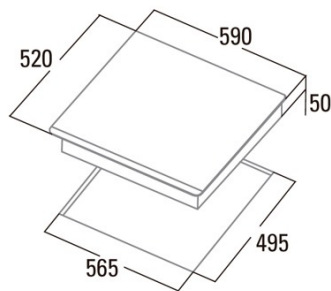

GIGA 600 SD

Cod. **08026609**

EAN **8422248069014**

GENERAL INFORMATION

EAN/UPC	8422248069014
Subfamily	Induction

Product sheet

Number of cooking zones	4
Zone 1: Technology	Induction
Zone 1: Type of zone	Rectangular Flexible
Zone 1: Position	Front Left
Zone 1: Zone diameter (mm)	23,5x19
Zone 1: Power (kW)	2,1
Zone 1: Booster (kW)	3,7
Zone 1: Consumption (Wh / kg)	182,7
Zone 1B: Zone diameter (mm)	N/A
Zone 1C: Zone diameter (mm)	N/A
Zone 2: Technology	Induction
Zone 2: Type of zone	Rectangular Flexible
Zone 2: Position	Rear Left
Zone 2: Zone diameter (mm)	23,5x19
Zone 2: Power (kW)	2,1
Zone 2: Booster (kW)	3,7
Zone 2: Consumption (Wh / kg)	182,7
Zone 2B: Zone diameter (mm)	N/A
Zone 2C: Zone diameter (mm)	N/A
Zone 3: Technology	Induction
Zone 3: Type of zone	Rectangular Flexible
Zone 3: Position	Rear Right
Zone 3: Zone diameter (mm)	23,5x19
Zone 3: Power (kW)	2,1
Zone 3: Booster (kW)	3,7
Zone 3: Consumption (Wh / kg)	182,7
Zone 3B: Zone diameter (mm)	N/A
Zone 3C: Zone diameter (mm)	N/A
Zone 4: Technology	Induction
Zone 4: Type of zone	Rectangular Flexible
Zone 4: Position	Front Right
Zone 4: Zone diameter (mm)	23,5x19
Zone 4: Power (kW)	2,1
Zone 4: Booster (kW)	3,7
Zone 4: Consumption (Wh / kg)	182,7
Zone 4B: Zone diameter (mm)	N/A
Zone 4C: Zone diameter (mm)	N/A
Zone 5: Technology	N/A
Zone 5: Zone diameter (mm)	N/A
Zone 5B: Zone diameter (mm)	N/A
Zone 5C: Zone diameter (mm)	N/A
Zone 6: Technology	N/A
Zone 6: Zone diameter (mm)	N/A
Zone 6B: Zone diameter (mm)	N/A
Zone 6C: Zone diameter (mm)	N/A

Dimensions

Width (mm)	590
Height (mm)	50
Depth (mm)	520
Built-in width (mm)	565
Built-in depth (mm)	495
Easy installation system	Quick Fix

Finishing

Material	Glass
Bevel	Front

Frame	No
Cooking supports	N/A