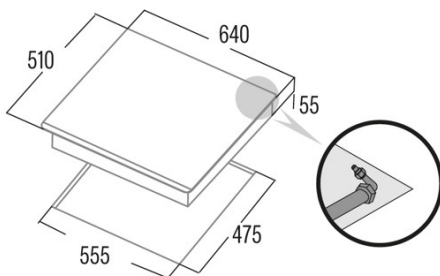

LCIB 6031 BK

Cod. 08041503

EAN 8422248078788

GENERAL INFORMATION

EAN/UPC	8422248078788
Subfamily	Gas

Product sheet

Number of cooking zones	4
Zone 1: Technology	GAS
Zone 1: Type of zone	Triple
Zone 1: Position	Right
Zone 1: Power (kW)	3,5
Zone 2: Technology	GAS
Zone 2: Type of zone	Rapid
Zone 2: Position	Left
Zone 2: Power (kW)	3
Zone 3: Technology	GAS
Zone 3: Type of zone	Semirapid
Zone 3: Position	Rear Centre
Zone 3: Power (kW)	1,75
Zone 4: Technology	GAS
Zone 4: Type of zone	Auxiliary
Zone 4: Position	Front Centre
Zone 4: Power (kW)	1

Dimensions

Width (mm)	640
Height (mm)	55
Depth (mm)	500
Built-in width (mm)	555
Built-in depth (mm)	475
Easy installation system	Clamping System

Finishing

Material	Glass
Bevel	Front
Frame	No
Cooking supports	Cast Iron